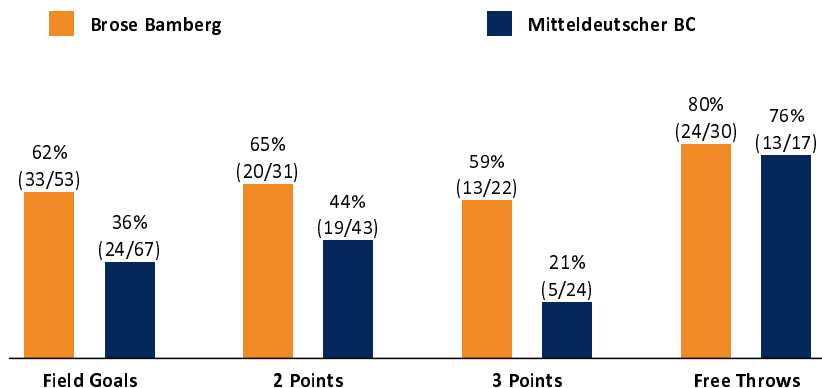

Brose Bamberg

103 : 66

Mitteldeutscher BC

Referee: MADINGER Christof
Umpires: ORUZGANI Zulfikar / BRENDEL Nicolas
Commissioner: SLEDZ Uli

Attendance: 6.150
Bamberg, BROSE ARENA, DI 26 DEZ 2017, 17:30, Game-ID: 20956

Scoreboard table showing Q1, Q2, Q3, Q4 scores for BAM and MBC.

BAM - Brose Bamberg (Coach: TRINCHIERI Andrea)

Main player statistics table for Brose Bamberg including columns for No., Name, Min, PTS, 2 Points, 3 Points, Field Goals, Free Throws, and various rebound and efficiency metrics.

MBC - Mitteldeutscher BC (Coach: JOVOVIC Igor)

Main player statistics table for Mitteldeutscher BC including columns for No., Name, Min, PTS, 2 Points, 3 Points, Field Goals, Free Throws, and various rebound and efficiency metrics.

Summary statistics table comparing BAM and MBC across categories like Rebounds, Assists, Fouls, Turnovers, Steals, Points in the Paint, etc.

EASycREDIT-BBL.DE

Alle offiziellen Statistiken der easycrredit BBL, Daten, Rekorde uvm. gibt es auf easycrredit-BBL.de! News, Stats, Tabelle und Spielplan für unterwegs: Kostenfrei für iOS und Android in der offiziellen Liga-App!

TELEKOMSPORT.DE

Keinen Korb mehr verpassen - Alle Spiele der easycrredit BBL LIVE und in HD! Erleben sie jetzt das größte Basketball-Angebot Deutschlands zuhause und mobil! www.telekom sport.de

LEGEND: Min Minutes Played, DR Defensive Rebounds, AS Assists, BS Blocked Shots, PF Fouls, +/- Plus-Minus-Rating, DNP Did Not Play, OR Offensive Rebounds, ST Steals, SB Shots Blocked, FD Fouls Drawn, * Starters, PTS Points, TR Total Rebounds, TO Turnovers, EFF Efficiency = ((PTS + TR + AS + ST + BS) - ((FGA - FGM) + (FTA - FTM) + TO))