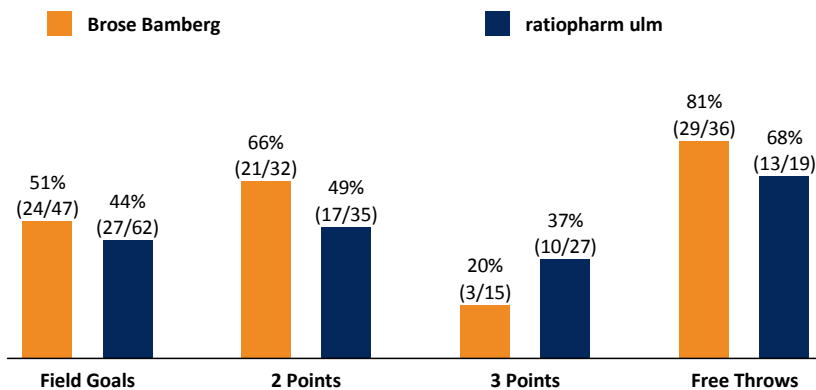

ULM - ratiopharm ulm (Coach: LEIBENATH Thorsten)

No.	Name	Min	PTS	2 Points	3 Points	Field Goals	Free Throws	OR	DR	TR	AS	ST	TO	BS	SB	PF	FD	EFF	+/-	
4	OHLBRECHT Tim	8:15	0	0/1 (0%)	0/1 (0%)	0/2 (0%)					3		1			1		0	-8	
*5	THOMPSON Ryan	31:15	20	4/6 (67%)	1/3 (33%)	5/9 (56%)	9/10 (90%)	2	4	6	4		1			4	6	24	-3	
*6	GÜNTHER Per	17:20	0	0/2 (0%)	0/2 (0%)	0/4 (0%)					2		1		1	3		-3	-4	
7	FERNER Joschka	DNP																		
*8	AKPINAR Ismet	15:20	6	1/3 (33%)	1/1 (100%)	2/4 (50%)	1/2 (50%)	1	1	2	4	2				4	1	11	14	
11	PAPE Till	DNP																		
12	LEWIS Trey	25:47	12	4/8 (50%)	1/7 (14%)	5/15 (33%)	1/2 (50%)	1		1		1	1			2	5	2	-5	
*17	BUTLER Da'Sean	33:38	18	3/4 (75%)	4/8 (50%)	7/12 (58%)			5	5	1	1	1			4	2	19	7	
20	BENIMON Jerrelle	21:15	4	2/4 (50%)		2/4 (50%)			5	5	2	1	2		1	4	1	8	-8	
23	MURRY Toure	16:49	3	0/1 (0%)	1/2 (50%)	1/3 (33%)		1	2	3	2					2		6	-4	
*42	FOTU Isaac	24:53	14	3/4 (75%)	2/3 (67%)	5/7 (71%)	2/5 (40%)	1	1	2	1					3	5	12	0	
44	KRÄMER David	5:28	0	0/2 (0%)		0/2 (0%)			1	1					1			-1	-4	
Team / Coach								3	1	4		2				2				
Totals			200:00	77	17/35 (49%)	10/27 (37%)	27/62 (44%)	13/19 (68%)	9	20	29	19	5	9		3	27	20	80	-3

BAM	Rebounds OR/DR/TR	ULM
4 / 29 / 33	Rebounds OR/DR/TR	9 / 20 / 29
21	Assists	19
20	Fouls	27
27	Fouls Drawn	20
9	Turnovers	9
3	Steals	5
36	Points in the Paint	30
3	Second Chance Points	10
19	Fast Break Points	7
12 (65:53)	Biggest Lead	7 (7:14)
10-0 (44:38)	Biggest Scoring Run	6-0 (21:24)
	Lead Changes: 14	
	Times Tied: 8	

EASycREDIT-BBL.DE

Alle offiziellen Statistiken der easyCredit BBL, Daten, Rekorde uvm. gibt es auf easyCredit-BBL.de! News, Stats, Tabelle und Spielplan für unterwegs: Kostenfrei für iOS und Android in der offiziellen Liga-App!

TELEKOMSPORT.DE

Keinen Korb mehr verpassen - Alle Spiele der easyCredit BBL LIVE und in HD! Erleben sie jetzt das größte Basketball-Angebot Deutschlands zuhause und mobil! www.telekom sport.de

LEGEND
Min Minutes Played   DR Defensive Rebounds   AS Assists   BS Blocked Shots   PF Fouls   +/- Plus-Minus-Rating
DNP Did Not Play   OR Offensive Rebounds   ST Steals   SB Shots Blocked   FD Fouls Drawn   * Starters
PTS Points   TR Total Rebounds   TO Turnovers   EFF Efficiency = ((PTS + TR + AS + ST + BS) - ((FGA - FGM) + (FTA - FTM) + TO))