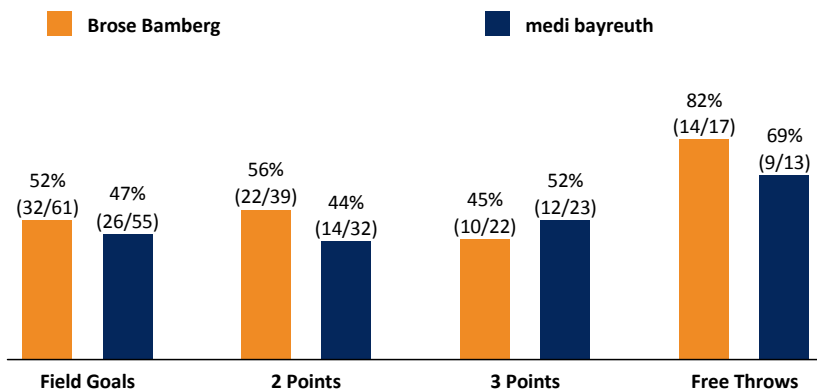

Brose Bamberg

88 : 73

medi bayreuth

Referee: LOTTERMOSER Robert
Umpires: RODRIGUEZ Toni / ARIK Tamer
Commissioner: SLEDZ Uli

Attendance: 6.150
Bamberg, BROSE ARENA, MI 11 APR 2018, 20:30, Game-ID: 20987

Scoreboard table showing Q1, Q2, Q3, Q4 scores for BAM and BAY.

Summary table comparing BAM and BAY on various metrics like Rebounds, Assists, Fouls, Turnovers, Steals, Points in the Paint, Second Chance Points, Fast Break Points, Biggest Lead, Biggest Scoring Run, Lead Changes, and Times Tied.