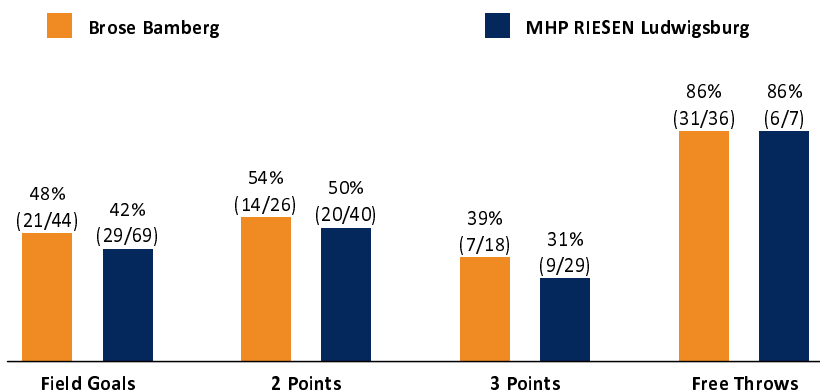

Brose Bamberg

80 : 73 MHP RIESEN Ludwigsburg

Referee: PANTHER Anne
Umpires: GROLL Julian / KRÜPER Moritz
Commissioner: LAUPRECHT Claus

Attendance: 6.150
Bamberg, BROSE ARENA, SO 1 APR 2018, 20:45, Game-ID: 21064

Scoreboard table showing Q1, Q2, Q3, Q4 scores for BAM and LUD.

BAM - Brose Bamberg (Coach: KANTZOURIS Ilias)

Main player statistics table for Brose Bamberg including columns for Name, Min, PTS, 2 Points, 3 Points, Field Goals, Free Throws, and various rebound and efficiency metrics.

LUD - MHP RIESEN Ludwigsburg (Coach: PATRICK John)

Main player statistics table for MHP RIESEN Ludwigsburg including columns for Name, Min, PTS, 2 Points, 3 Points, Field Goals, Free Throws, and various rebound and efficiency metrics.

Summary statistics table comparing BAM and LUD across categories like Rebounds, Assists, Fouls, and Turnovers.

EASycRedit-BBL.de

Alle offiziellen Statistiken der easyCredit BBL, Daten, Rekorde uvm. gibt es auf easyCredit-BBL.de! News, Stats, Tabelle und Spielplan für unterwegs: Kostenfrei für iOS und Android in der offiziellen Liga-App!

TELEKOMSPORT.DE

Keinen Korb mehr verpassen - Alle Spiele der easyCredit BBL LIVE und in HD! Erleben sie jetzt das größte Basketball-Angebot Deutschlands zuhause und mobil! www.telekom sport.de

LEGEND
Min Minutes Played
DNP Did Not Play
PTS Points
DR Defensive Rebounds
OR Offensive Rebounds
TR Total Rebounds
AS Assists
ST Steals
TO Turnovers
BS Blocked Shots
SB Shots Blocked
EFF Efficiency = ((PTS + TR + AS + ST + BS) - ((FGA - FGM) + (FTA - FTM) + TO))
PF Fouls
FD Fouls Drawn
+/- Plus-Minus-Rating
* Starters