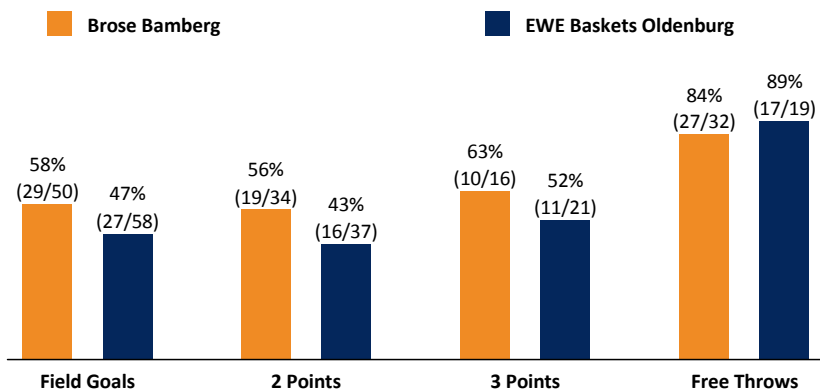

Brose Bamberg

95 : 82 EWE Baskets Oldenburg

Referee: MATIP Martin
Umpires: HACK Johannes / BITTNER Steve
Commissioner: SCHENCKING Albert

Bamberg, BROSE ARENA, FR 20 APR 2018, 19:00, Game-ID: 21091

Scoreboard table showing Q1, Q2, Q3, Q4 scores for BAM and OLD.

BAM - Brose Bamberg (Coach: BANCHI Luca)

Main player statistics table for Brose Bamberg including columns for Name, Min, PTS, 2 Points, 3 Points, Field Goals, Free Throws, and various rebound and efficiency metrics.

OLD - EWE Baskets Oldenburg (Coach: DRJENCIC Milad)

Main player statistics table for EWE Baskets Oldenburg including columns for Name, Min, PTS, 2 Points, 3 Points, Field Goals, Free Throws, and various rebound and efficiency metrics.

Summary statistics table comparing BAM and OLD across various metrics like Rebounds, Assists, Fouls, Turnovers, Steals, Points in the Paint, etc.

EASycREDIT-BBL.DE

Alle offiziellen Statistiken der easycrredit BBL, Daten, Rekorde uvm. gibt es auf easycrredit-BBL.de! News, Stats, Tabelle und Spielplan für unterwegs: Kostenfrei für iOS und Android in der offiziellen Liga-App!

TELEKOMSPORT.DE

Keinen Korb mehr verpassen - Alle Spiele der easycrredit BBL LIVE und in HD! Erleben sie jetzt das größte Basketball-Angebot Deutschlands zuhause und mobil! www.telekom sport.de

LEGEND: Min Minutes Played, DR Defensive Rebounds, AS Assists, BS Blocked Shots, PF Fouls, +/- Plus-Minus-Rating, DNP Did Not Play, OR Offensive Rebounds, ST Steals, SB Shots Blocked, FD Fouls Drawn, * Starters, PTS Points, TR Total Rebounds, TO Turnovers, EFF Efficiency = ((PTS + TR + AS + ST + BS) - ((FGA - FGM) + (FTA - FTM) + TO))