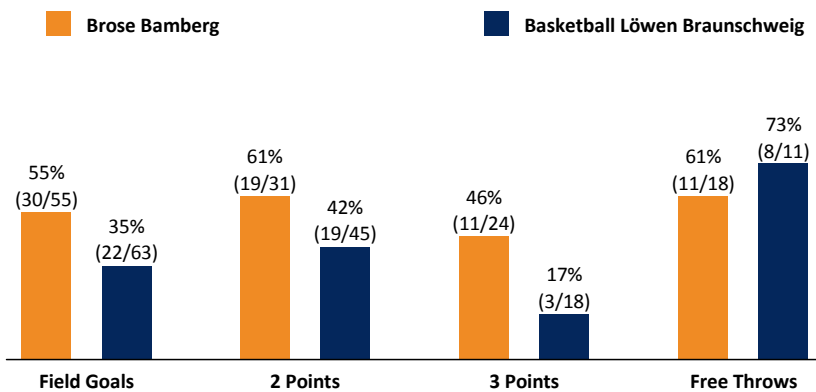

Brose Bamberg

82 : 55

Basketball Löwen Braunschweig

Referee: PANTHER Anne
Umpires: GUTTING Michael / FINGERLING Stefan
Commissioner: SLEDZ Uli

Attendance: 6.150
Bamberg, BROSE ARENA, SO 29 APR 2018, 20:15, Game-ID: 21114

Scoreboard table showing Q1, Q2, Q3, Q4 scores for BAM and BRA.

BAM - Brose Bamberg (Coach: BANCHI Luca)

Main player statistics table for BAM, including columns for No., Name, Min, PTS, 2 Points, 3 Points, Field Goals, Free Throws, and various rebound and efficiency metrics.

BRA - Basketball Löwen Braunschweig (Coach: MENZ Frank)

Main player statistics table for BRA, including columns for No., Name, Min, PTS, 2 Points, 3 Points, Field Goals, Free Throws, and various rebound and efficiency metrics.

Summary statistics table comparing BAM and BRA on metrics like Rebounds, Assists, Fouls, Turnovers, Steals, Points in the Paint, etc.

EASycRedit-BBL.DE

Alle offiziellen Statistiken der easycrredit BBL, Daten, Rekorde uvm. gibt es auf easycrredit-BBL.de! News, Stats, Tabelle und Spielplan für unterwegs: Kostenfrei für iOS und Android in der offiziellen Liga-App!

TELEKOMSPORT.DE

Keinen Korb mehr verpassen - Alle Spiele der easycrredit BBL LIVE und in HD! Erleben sie jetzt das größte Basketball-Angebot Deutschlands zuhause und mobil! www.telekomspord.de

LEGEND: Min Minutes Played, DR Defensive Rebounds, AS Assists, BS Blocked Shots, PF Fouls, +/- Plus-Minus-Rating, DNP Did Not Play, OR Offensive Rebounds, ST Steals, SB Shots Blocked, FD Fouls Drawn, * Starters, PTS Points, TR Total Rebounds, TO Turnovers, EFF Efficiency = ((PTS + TR + AS + ST + BS) - ((FGA - FGM) + (FTA - FTM) + TO))