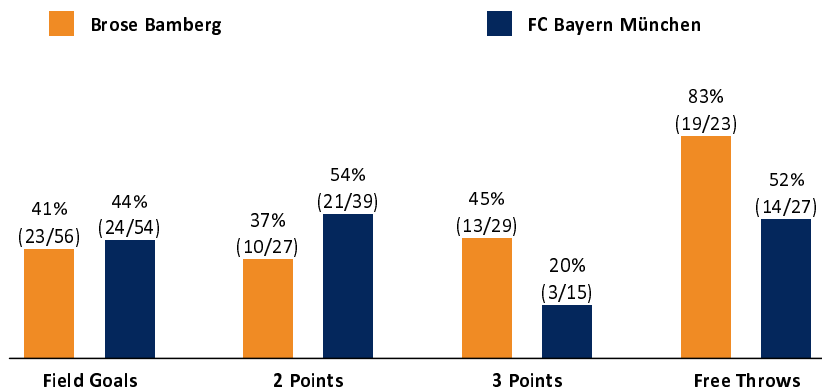

Brose Bamberg

78 : 65

FC Bayern München

Referee: LOTTERMOSER Robert
Umpires: KOVACEVIC Nesa / STRAUBE Carsten
Commissioner: SLEDZ Uli

Attendance: 6.150
Bamberg, BROSE ARENA, MI 23 MAI 2018, 20:00, Game-ID: 22036

Scoreboard table showing Q1, Q2, Q3, Q4 scores for BAM and FCB.

BAM - Brose Bamberg (Coach: BANCHI Luca)

Main player statistics table for Brose Bamberg including columns for No., Name, Min, PTS, 2 Points, 3 Points, Field Goals, Free Throws, and various rebound/assist metrics.

FCB - FC Bayern München (Coach: RADONJIC Dejan)

Main player statistics table for FC Bayern München including columns for No., Name, Min, PTS, 2 Points, 3 Points, Field Goals, Free Throws, and various rebound/assist metrics.

Summary statistics table comparing BAM and FCB across categories like Rebounds, Assists, Fouls, Turnovers, Steals, Points in the Paint, etc.

EASycREDIT-BBL.DE

Alle offiziellen Statistiken der easyCredit BBL, Daten, Rekorde uvm. gibt es auf easyCredit-BBL.de! News, Stats, Tabelle und Spielplan für unterwegs: Kostenfrei für iOS und Android in der offiziellen Liga-App!

TELEKOMSPORT.DE

Keinen Korb mehr verpassen - Alle Spiele der easyCredit BBL LIVE und in HD! Erleben sie jetzt das größte Basketball-Angebot Deutschlands zuhause und mobil! www.telekom sport.de

LEGEND: Min Minutes Played, DR Defensive Rebounds, AS Assists, BS Blocked Shots, PF Fouls, +/- Plus-Minus-Rating, DNP Did Not Play, OR Offensive Rebounds, ST Steals, SB Shots Blocked, FD Fouls Drawn, * Starters, PTS Points, TR Total Rebounds, TO Turnovers, EFF Efficiency = ((PTS + TR + AS + ST + BS) - ((FGA - FGM) + (FTA - FTM) + TO))