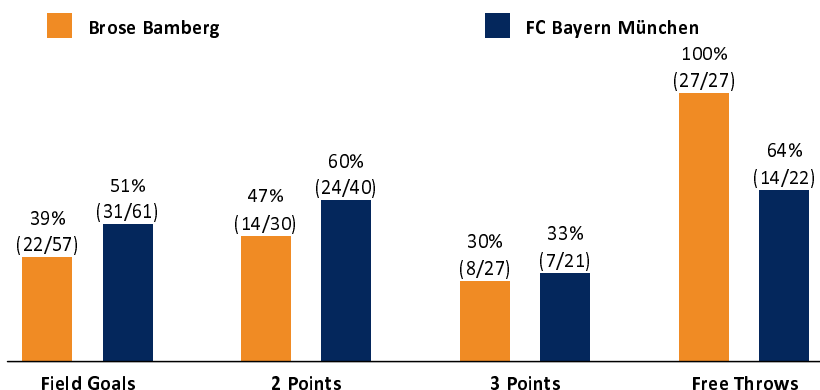

Brose Bamberg

79 : 83

FC Bayern München

Referee: LOTTERMOSER Robert
Umpires: MATIP Martin / RODRIGUEZ Toni
Commissioner: WEICHERT Horst

Attendance: 6.150
Bamberg, BROSE ARENA, DI 29 MAI 2018, 19:00, Game-ID: 22038

Scoreboard table showing Q1, Q2, Q3, Q4 scores for BAM and FCB.

BAM - Brose Bamberg (Coach: BANCHI Luca)

Main player statistics table for Brose Bamberg including columns for No., Name, Min, PTS, 2 Points, 3 Points, Field Goals, Free Throws, and various rebound/assist metrics.

FCB - FC Bayern München (Coach: RADONJIC Dejan)

Main player statistics table for FC Bayern München including columns for No., Name, Min, PTS, 2 Points, 3 Points, Field Goals, Free Throws, and various rebound/assist metrics.

Summary table comparing BAM and FCB across various statistical categories like Rebounds, Assists, Fouls, Turnovers, Steals, etc.

EASycREDIT-BBL.DE

Alle offiziellen Statistiken der easycrredit BBL, Daten, Rekorde uvm. gibt es auf easycrredit-BBL.de! News, Stats, Tabelle und Spielplan für unterwegs: Kostenfrei für iOS und Android in der offiziellen Liga-App!

TELEKOMSPORT.DE

Keinen Korb mehr verpassen - Alle Spiele der easycrredit BBL LIVE und in HD! Erleben sie jetzt das größte Basketball-Angebot Deutschlands zuhause und mobil! www.telekom sport.de

LEGEND: Min Minutes Played, DR Defensive Rebounds, AS Assists, BS Blocked Shots, PF Fouls, +/- Plus-Minus-Rating, DNP Did Not Play, OR Offensive Rebounds, ST Steals, SB Shots Blocked, FD Fouls Drawn, * Starters, PTS Points, TR Total Rebounds, TO Turnovers, EFF Efficiency = ((PTS + TR + AS + ST + BS) - ((FGA - FGM) + (FTA - FTM) + TO))