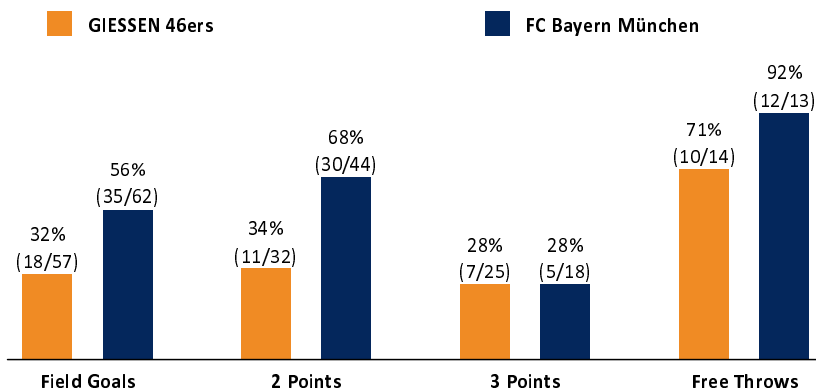

GIESSEN 46ers

53 : 87

FC Bayern München

Referee: MATIP Martin
Umpires: BITTNER Steve / GUTTING Michael
Commissioner: MOLITOR Horst

Gießen, Sporthalle Gießen-Ost, SA 30 SEP 2017, 20:30, Game-ID: 20831

Scoreboard table showing Q1, Q2, Q3, Q4 scores for GIE and FCB.

GIE - GIESSEN 46ers (Coach: FREYER Ingo)

Main player statistics table for Gießen 46ers including columns for No., Name, Min, PTS, 2 Points, 3 Points, Field Goals, Free Throws, OR, DR, TR, AS, ST, TO, BS, SB, PF, FD, EFF, +/-.

FCB - FC Bayern München (Coach: DJORDJEVIC Aleksandar)

Main player statistics table for FC Bayern München including columns for No., Name, Min, PTS, 2 Points, 3 Points, Field Goals, Free Throws, OR, DR, TR, AS, ST, TO, BS, SB, PF, FD, EFF, +/-.

Summary statistics table comparing GIE and FCB across categories like Rebounds, Assists, Fouls, Turnovers, Steals, Points in the Paint, Second Chance Points, Fast Break Points, Biggest Lead, Biggest Scoring Run, Lead Changes, and Times Tied.

EASYCREDIT-BBL.DE

Alle offiziellen Statistiken der easyCredit BBL, Daten, Rekorde uvm. gibt es auf easyCredit-BBL.de! News, Stats, Tabelle und Spielplan für unterwegs: Kostenfrei für iOS und Android in der offiziellen Liga-App!

TELEKOMSPORT.DE

Keinen Korb mehr verpassen - Alle Spiele der easyCredit BBL LIVE und in HD! Erleben sie jetzt das größte Basketball-Angebot Deutschlands zuhause und mobil! www.telekomport.de

LEGEND: Min Minutes Played, DR Defensive Rebounds, AS Assists, BS Blocked Shots, PF Fouls, +/- Plus-Minus-Rating, DNP Did Not Play, OR Offensive Rebounds, ST Steals, SB Shots Blocked, FD Fouls Drawn, * Starters, PTS Points, TR Total Rebounds, TO Turnovers, EFF Efficiency = ((PTS + TR + AS + ST + BS) - ((FGA - FGM) + (FTA - FTM) + TO))