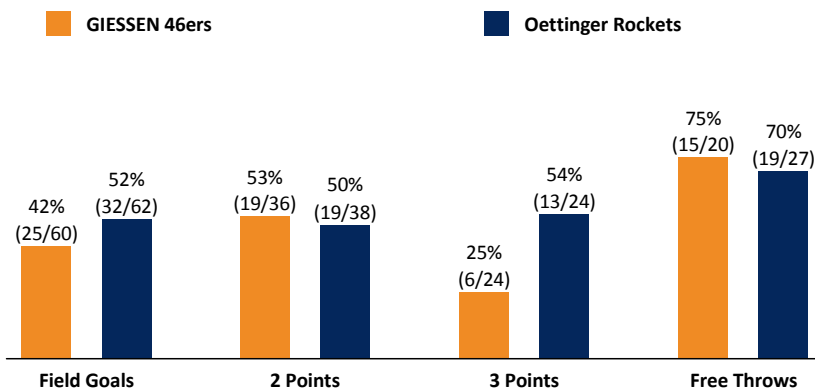

GIESSEN 46ers

71 : 96

Oettinger Rockets

Referee: KOVACEVIC Nesa
Umpires: ORUZGANI Zulfikar / BÄNSCH Bastian
Commissioner: SLEDZ Uli

Attendance: 3.189
Gießen, Sporthalle Gießen-Ost, SO 8 OKT 2017, 17:30, Game-ID: 20851

Scoreboard table showing Q1, Q2, Q3, Q4 scores for GIE and ERF.

GIE - GIESSEN 46ers (Coach: FREYER Ingo)

Main player statistics table for Gießen 46ers including columns for No., Name, Min, PTS, 2 Points, 3 Points, Field Goals, Free Throws, OR, DR, TR, AS, ST, TO, BS, SB, PF, FD, EFF, +/-.

ERF - Oettinger Rockets (Coach: PAVIC Ivan)

Main player statistics table for Oettinger Rockets including columns for No., Name, Min, PTS, 2 Points, 3 Points, Field Goals, Free Throws, OR, DR, TR, AS, ST, TO, BS, SB, PF, FD, EFF, +/-.

Summary statistics table comparing GIE and ERF across various categories like Rebounds, Assists, Fouls, etc.

EASYCREDIT-BBL.DE

Alle offiziellen Statistiken der easyCredit BBL, Daten, Rekorde uvm. gibt es auf easyCredit-BBL.de! News, Stats, Tabelle und Spielplan für unterwegs: Kostenfrei für iOS und Android in der offiziellen Liga-App!

TELEKOMSPORT.DE

Keinen Korb mehr verpassen - Alle Spiele der easyCredit BBL LIVE und in HD! Erleben sie jetzt das größte Basketball-Angebot Deutschlands zuhause und mobil! www.telekomport.de

LEGEND
Min Minutes Played, DR Defensive Rebounds, AS Assists, BS Blocked Shots, PF Fouls, +/- Plus-Minus-Rating
DNP Did Not Play, OR Offensive Rebounds, ST Steals, SB Shots Blocked, FD Fouls Drawn, * Starters
PTS Points, TR Total Rebounds, TO Turnovers, EFF Efficiency = ((PTS + TR + AS + ST + BS) - ((FGA - FGM) + (FTA - FTM) + TO))