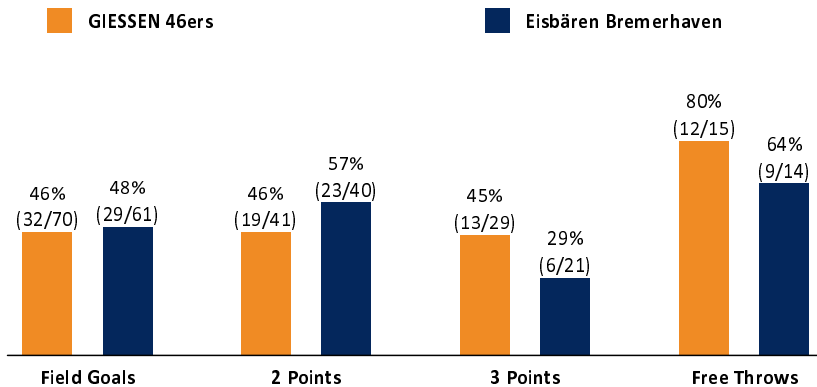

GIESSEN 46ers

89 : 73 Eisbären Bremerhaven

Referee: LOTTERMOSER Robert
Umpires: KOVACEVIC Nesha / ARIK Tamer
Commissioner: ESSER Norbert

Attendance: 2.985
Gießen, Sporthalle Gießen-Ost, SO 15 OKT 2017, 20:00, Game-ID: 20869

Scoreboard table showing Q1, Q2, Q3, Q4 scores for GIE and BRE.

GIE - GIESSEN 46ers (Coach: FREYER Ingo)

Main player statistics table for GIESSEN 46ers including columns for No., Name, Min, PTS, 2 Points, 3 Points, Field Goals, Free Throws, OR, DR, TR, AS, ST, TO, BS, SB, PF, FD, EFF, +/-.

BRE - Eisbären Bremerhaven (Coach: MACHOWSKI Sebastian)

Main player statistics table for Eisbären Bremerhaven including columns for No., Name, Min, PTS, 2 Points, 3 Points, Field Goals, Free Throws, OR, DR, TR, AS, ST, TO, BS, SB, PF, FD, EFF, +/-.

Summary statistics table comparing GIE and BRE across various categories like Rebounds, Assists, Fouls, Turnovers, Steals, Points in the Paint, etc.

EASYCREDIT-BBL.DE

Alle offiziellen Statistiken der easyCredit BBL, Daten, Rekorde uvm. gibt es auf easyCredit-BBL.de! News, Stats, Tabelle und Spielplan für unterwegs: Kostenfrei für iOS und Android in der offiziellen Liga-App!

TELEKOMSPORT.DE

Keinen Korb mehr verpassen - Alle Spiele der easyCredit BBL LIVE und in HD! Erleben sie jetzt das größte Basketball-Angebot Deutschlands zuhause und mobil! www.telekom sport.de

LEGEND
Min Minutes Played, DR Defensive Rebounds, AS Assists, BS Blocked Shots, PF Fouls, +/- Plus-Minus-Rating
DNP Did Not Play, OR Offensive Rebounds, ST Steals, SB Shots Blocked, FD Fouls Drawn, * Starters
PTS Points, TR Total Rebounds, TO Turnovers, EFF Efficiency = ((PTS + TR + AS + ST + BS) - ((FGA - FGM) + (FTA - FTM) + TO))