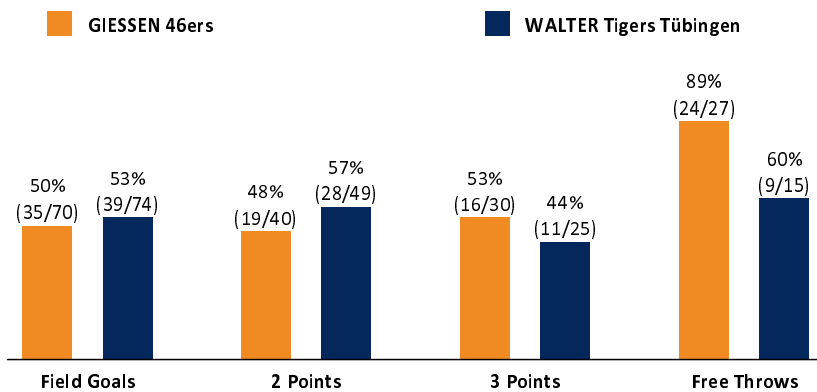

GIESSEN 46ers

110 : 98 WALTER Tigers Tübingen

Referee: SIMONOW Konstantin
Umpires: HEGEMANN Jens / KRÜPER Moritz
Commissioner: LAUPRECHT Claus

Gießen, Sporthalle Gießen-Ost, FR 20 OKT 2017, 19:00, Game-ID: 20871

Scoreboard table showing Q1, Q2, Q3, Q4 scores for GIE and TUB.

GIE - GIESSEN 46ers (Coach: FREYER Ingo)

Main player statistics table for GIESSEN 46ers including columns for No., Name, Min, PTS, 2 Points, 3 Points, Field Goals, Free Throws, OR, DR, TR, AS, ST, TO, BS, SB, PF, FD, EFF, +/-.

TUB - WALTER Tigers Tübingen (Coach: McCOY Tyron)

Main player statistics table for WALTER Tigers Tübingen including columns for No., Name, Min, PTS, 2 Points, 3 Points, Field Goals, Free Throws, OR, DR, TR, AS, ST, TO, BS, SB, PF, FD, EFF, +/-.

Summary statistics table comparing GIE and TUB across various categories like Rebounds, Assists, Fouls, etc.

EASYCREDIT-BBL.DE

Alle offiziellen Statistiken der easyCredit BBL, Daten, Rekorde uvm. gibt es auf easyCredit-BBL.de! News, Stats, Tabelle und Spielplan für unterwegs: Kostenlos für iOS und Android in der offiziellen Liga-App!

TELEKOMSPORT.DE

Keinen Korb mehr verpassen - Alle Spiele der easyCredit BBL LIVE und in HD! Erleben sie jetzt das größte Basketball-Angebot Deutschlands zuhause und mobil! www.telekom sport.de

LEGEND: Min Minutes Played, DR Defensive Rebounds, AS Assists, BS Blocked Shots, PF Fouls, +/- Plus-Minus-Rating, DNP Did Not Play, OR Offensive Rebounds, ST Steals, SB Shots Blocked, FD Fouls Drawn, * Starters, PTS Points, TR Total Rebounds, TO Turnovers, EFF Efficiency = ((PTS + TR + AS + ST + BS) - ((FGA - FGM) + (FTA - FTM) + TO))