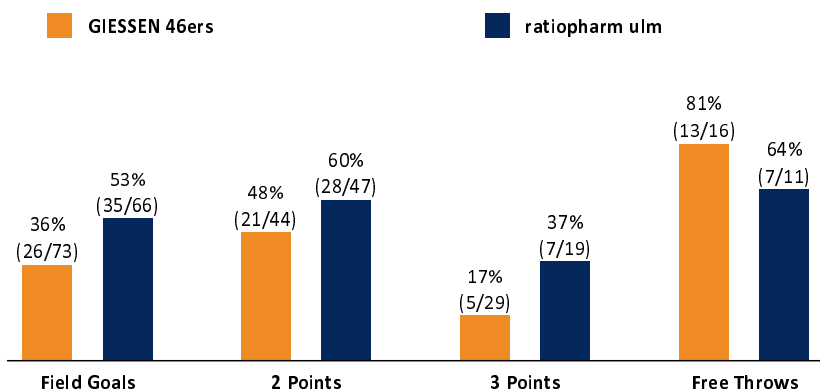

GIESSEN 46ers

70 : 84

ratiopharm ulm

Referee: PANTHER Anne
Umpires: KOVACEVIC Nesa / GUTTING Michael
Commissioner: EICHHORN Christian

Attendance: 3.326
Gießen, Sporthalle Gießen-Ost, SO 10 DEZ 2017, 15:00, Game-ID: 20930

Scoreboard table showing quarter scores for GIE and ULM.

GIE - GIESSEN 46ers (Coach: FREYER Ingo)

Main player statistics table for GIESSEN 46ers including columns for Name, Min, PTS, 2 Points, 3 Points, Field Goals, Free Throws, and various advanced stats.

ULM - ratiopharm ulm (Coach: LEIBENATH Thorsten)

Main player statistics table for ratiopharm ulm including columns for Name, Min, PTS, 2 Points, 3 Points, Field Goals, Free Throws, and various advanced stats.

Summary statistics table comparing GIE and ULM across various metrics like Rebounds, Assists, Fouls, etc.

EASYCREDIT-BBL.DE

Alle offiziellen Statistiken der easyCredit BBL, Daten,
Rekorde uvm. gibt es auf easyCredit-BBL.de! News, Stats, Tabelle und Spielplan
für unterwegs: Kostenlos für iOS und Android in der offiziellen Liga-App!

TELEKOMSPORT.DE

Keinen Korb mehr verpassen - Alle Spiele der easy-
Credit BBL LIVE und in HD! Erleben sie jetzt das größte Basketball-Angebot
deutschlands zuhause und mobil! www.telekomspor.de

LEGEND
Min Minutes Played, DR Defensive Rebounds, AS Assists, BS Blocked Shots, PF Fouls, +/- Plus-Minus-Rating
DNP Did Not Play, OR Offensive Rebounds, ST Steals, SB Blocked Shots, FD Fouls Drawn, * Starters
PTS Points, TR Total Rebounds, TO Turnovers, EFF Efficiency = ((PTS + TR + AS + ST + BS) - ((FGA - FGM) + (FTA - FTM) + TO))