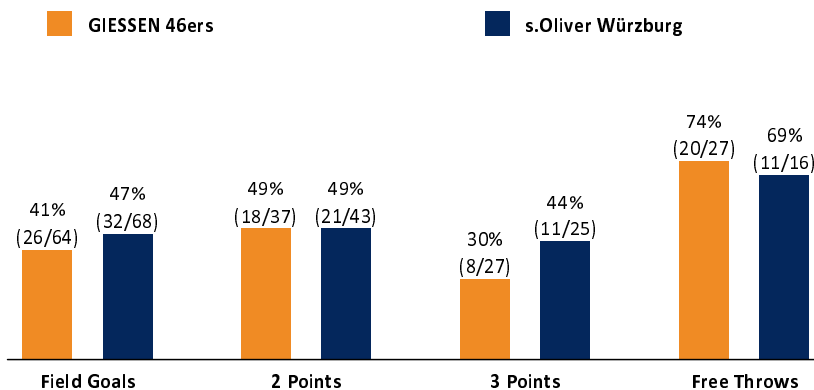

GIESSEN 46ers

80 : 86

s.Oliver Würzburg

Referee: PANTHER Anne
Umpires: BEJAOUI Dominik / BÄNSCH Bastian
Commissioner: EICHHORN Christian

Gießen, Sporthalle Gießen-Ost, SA 6 JAN 2018, 20:30, Game-ID: 20973

Scoreboard table showing Q1, Q2, Q3, Q4 scores for GIE and WUE.

GIE - GIESSEN 46ers (Coach: FREYER Ingo)

Main player statistics table for GIESSEN 46ers including columns for No., Name, Min, PTS, 2 Points, 3 Points, Field Goals, Free Throws, and various rebound/steal metrics.

WUE - s.Oliver Würzburg (Coach: BAUERMANN Dirk)

Main player statistics table for s.Oliver Würzburg including columns for No., Name, Min, PTS, 2 Points, 3 Points, Field Goals, Free Throws, and various rebound/steal metrics.

Summary table comparing GIE and WUE on various metrics like Rebounds, Assists, Fouls, Turnovers, Steals, Points in the Paint, etc.

EASYCREDIT-BBL.DE

Alle offiziellen Statistiken der easyCredit BBL, Daten, Rekorde uvm. gibt es auf easyCredit-BBL.de! News, Stats, Tabelle und Spielplan für unterwegs: Kostenfrei für iOS und Android in der offiziellen Liga-App!

TELEKOMSPORT.DE

Keinen Korb mehr verpassen - Alle Spiele der easyCredit BBL LIVE und in HD! Erleben sie jetzt das größte Basketball-Angebot Deutschlands zuhause und mobil! www.telekom sport.de

LEGEND: Min Minutes Played, DR Defensive Rebounds, AS Assists, BS Blocked Shots, PF Fouls, +/- Plus-Minus-Rating, DNP Did Not Play, OR Offensive Rebounds, ST Steals, SB Shots Blocked, FD Fouls Drawn, * Starters, PTS Points, TR Total Rebounds, TO Turnovers, EFF Efficiency = ((PTS + TR + AS + ST + BS) - ((FGA - FGM) + (FTA - FTM) + TO))