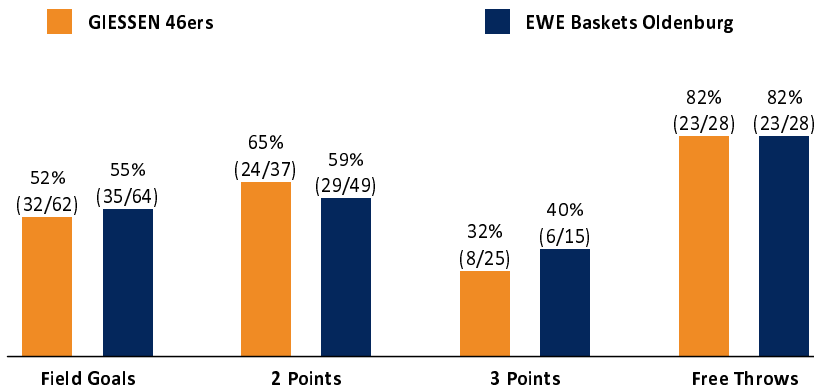

OLD - EWE Baskets Oldenburg (Coach: DRIJENCIC Mladen)

No.	Name	Min	PTS	2 Points	3 Points	Field Goals	Free Throws	OR	DR	TR	AS	ST	TO	BS	SB	PF	FD	EFF	+/-	
*4	MOORE Armani	24:34	4	1/3 (33%)	0/2 (0%)	1/5 (20%)	2/4 (50%)	1	5	6	1		1		1	2	4	4	3	
9	TADDA Karsten	24:33	9	1/2 (50%)	1/1 (100%)	2/3 (67%)	4/6 (67%)		2	2	6	2				2	6	16	11	
*10	MASSENAT Frantz	15:27	6	3/6 (50%)		3/6 (50%)			1	1	1		2			3	1	3	-7	
13	BACAK Marko	2:58	2	1/1 (100%)		1/1 (100%)										1		2	-3	
*23	PAULDING Rickey	36:32	15	4/8 (50%)	0/3 (0%)	4/11 (36%)	7/7 (100%)	1	1	2	2	1	1	2		1	6	14	6	
*24	MAHALBASIC Rasid	32:26	26	9/14 (64%)	2/2 (100%)	11/16 (69%)	2/2 (100%)	1	8	9	7	4	1		1	4	1	40	10	
31	PHILMORE Isaiah	15:34	6	2/3 (67%)		2/3 (67%)	2/2 (100%)	1	1	2			1			4	1	6	6	
*32	McCONNELL Mickey	35:37	24	6/10 (60%)	2/6 (33%)	8/16 (50%)	6/7 (86%)		5	5	8	2	2		1	2	3	28	6	
33	SCHWETHELM Philipp	7:56	2	1/1 (100%)		1/1 (100%)		1		1	1					1		4	-10	
35	LOESING Brad	4:23	5	1/1 (100%)	1/1 (100%)	2/2 (100%)										2	1	5	-2	
Team / Coach								1	1	2							2			
Totals			200:00	99	29/49 (59%)	6/15 (40%)	35/64 (55%)	23/28 (82%)	6	24	30	26	9	8	2	3	22	23	124	4

GIE	OLD
9 / 22 / 31	6 / 24 / 30
20	Rebounds
23	Assists
22	Fouls
17	Fouls Drawn
4	Turnovers
44	Steals
13	Points in the Paint
4	Second Chance Points
12 (56:44)	Fast Break Points
7-0 (73:66)	Biggest Lead
	Biggest Scoring Run
	Lead Changes: 10
	Times Tied: 10

EASYS-CREDIT-BBL.DE

Alle offiziellen Statistiken der easyCredit BBL, Daten, Rekorde uvm. gibt es auf easyCredit-BBL.de! News, Stats, Tabelle und Spielplan für unterwegs: Kostenfrei für iOS und Android in der offiziellen Liga-App!

TELEKOMSPORT.DE

Keinen Korb mehr verpassen - Alle Spiele der easyCredit BBL LIVE und in HD! Erleben sie jetzt das größte Basketball-Angebot Deutschlands zuhause und mobil! www.telekom-sport.de

LEGEND
Min Minutes Played   DR Defensive Rebounds   AS Assists   BS Blocked Shots   PF Fouls   +/- Plus-Minus-Rating
DNP Did Not Play   OR Offensive Rebounds   ST Steals   SB Shots Blocked   FD Fouls Drawn   * Starters
PTS Points   TR Total Rebounds   TO Turnovers   EFF Efficiency = ((PTS + TR + AS + ST + BS) - ((FGA - FGM) + (FTA - FTM) + TO))