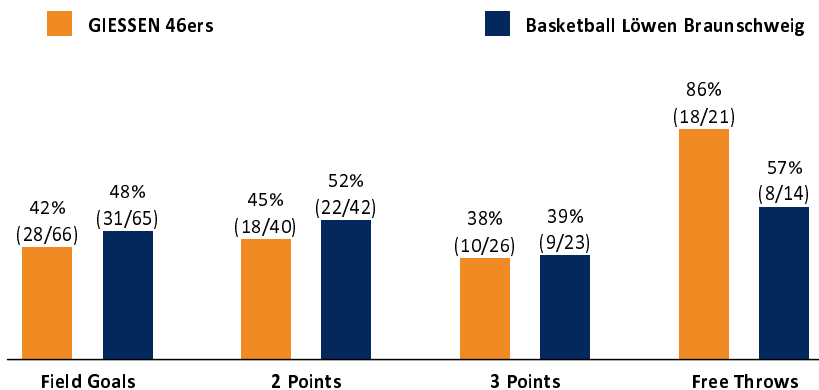

GIESSEN 46ers

84 : 79

Basketball Löwen Braunschweig

Referee: BARTH Benjamin
Umpires: FRÖLICH Henning / BRENDEL Nikolas
Commissioner: EICHHORN Christian

Gießen, Sporthalle Gießen-Ost, MI 10 JAN 2018, 19:00, Game-ID: 21019

Scoreboard table showing Q1, Q2, Q3, Q4 scores for GIE and BRA.

GIE - GIESSEN 46ers (Coach: FREYER Ingo)

Main player statistics table for Gießen 46ers including columns for No., Name, Min, PTS, 2 Points, 3 Points, Field Goals, Free Throws, OR, DR, TR, AS, ST, TO, BS, SB, PF, FD, EFF, +/-.

BRA - Basketball Löwen Braunschweig (Coach: MENZ Frank)

Main player statistics table for Basketball Löwen Braunschweig including columns for No., Name, Min, PTS, 2 Points, 3 Points, Field Goals, Free Throws, OR, DR, TR, AS, ST, TO, BS, SB, PF, FD, EFF, +/-.

Summary statistics table comparing GIE and BRA on metrics like Rebounds, Assists, Fouls, Turnovers, Steals, Points in the Paint, Second Chance Points, Fast Break Points, Biggest Lead, Biggest Scoring Run, Lead Changes, and Times Tied.

EASYCREDIT-BBL.DE

Alle offiziellen Statistiken der easyCredit BBL, Daten, Rekorde uvm. gibt es auf easyCredit-BBL.de! News, Stats, Tabelle und Spielplan für unterwegs: Kostenfrei für iOS und Android in der offiziellen Liga-App!

TELEKOMSPORT.DE

Keinen Korb mehr verpassen - Alle Spiele der easyCredit BBL LIVE und in HD! Erleben sie jetzt das größte Basketball-Angebot Deutschlands zuhause und mobil! www.telekomsport.de

LEGEND: Min Minutes Played, DR Defensive Rebounds, AS Assists, BS Blocked Shots, PF Fouls, +/- Plus-Minus-Rating, DNP Did Not Play, OR Offensive Rebounds, ST Steals, SB Shots Blocked, FD Fouls Drawn, * Starters, PTS Points, TR Total Rebounds, TO Turnovers, EFF Efficiency = ((PTS + TR + AS + ST + BS) - ((FGA - FGM) + (FTA - FTM) + TO))