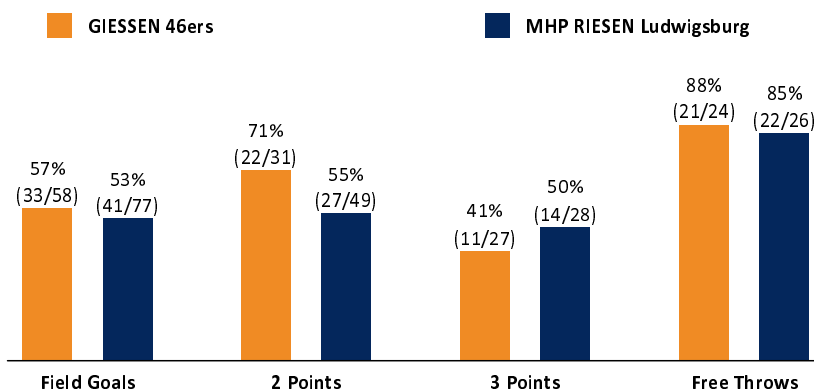

LUD - MHP RIESEN Ludwigsburg (Coach: PATRICK John)

No.	Name	Min	PTS	2 Points	3 Points	Field Goals	Free Throws	OR	DR	TR	AS	ST	TO	BS	SB	PF	FD	EFF	+/-	
*0	WALKUP Thomas	23:04	9	3/6 (50%)	0/3 (0%)	3/9 (33%)	3/4 (75%)		2	2	6	2	1			3	3	11	7	
3	JOHNSON Kerron	26:15	7	1/4 (25%)	1/1 (100%)	2/5 (40%)	2/2 (100%)				5	1				1	3	10	23	
*4	McCRAV David	7:54	5	1/3 (33%)	1/2 (50%)	2/5 (40%)										2		2	9	
5	SEARS Justin	24:07	19	7/14 (50%)		7/14 (50%)	5/6 (83%)	4	2	6	1	1	3			4	8	16	2	
7	GESKE Niklas	9:24	4		1/2 (50%)	1/2 (50%)	1/1 (100%)	1	1	1	1					2	1	5	-8	
*10	PETER-McNEILLY Adika	23:47	24	1/1 (100%)	6/9 (67%)	7/10 (70%)	4/5 (80%)		1	1	2	1	1				2	23	7	
11	MÜLLER Malik	16:41	5	1/1 (100%)	1/4 (25%)	2/5 (40%)			2	2	1	1	1			2		5	10	
12	KOCH Florian	8:35	0	0/1 (0%)	0/1 (0%)	0/2 (0%)		1	2	3		1					1	2	5	
*19	WALESKOWSKI Adam	15:09	14	3/5 (60%)	1/1 (100%)	4/6 (67%)	5/6 (83%)	1	3	4	4					4	4	19	16	
*23	COOK Elgin	28:48	20	6/10 (60%)	2/3 (67%)	8/13 (62%)	2/2 (100%)	3	1	4	3	4				3	3	26	12	
24	TRICE Roderick	16:16	11	4/4 (100%)	1/2 (50%)	5/6 (83%)		2	2	4	3	4	1			2		20	17	
Team / Coach									1	1							1			
Totals			200:00	118	27/49 (55%)	14/28 (50%)	41/77 (53%)	22/26 (85%)	11	17	28	26	15	7			23	25	140	20

GIE	LUD
9 / 26 / 35	11 / 17 / 28
17	26
29	23
22	25
21	7
1	15
42	38
11	13
11	16
0 (2:2)	33 (36:69)
9-0 (89:108)	14-0 (36:69)
Lead Changes: 0	
Times Tied: 3	

EASYS-CREDIT-BBL.DE

Alle offiziellen Statistiken der easyCredit BBL, Daten, Rekorde uvm. gibt es auf easyCredit-BBL.de! News, Stats, Tabelle und Spielplan für unterwegs: Kostenfrei für iOS und Android in der offiziellen Liga-App!

TELEKOMSPORT.DE

Keinen Korb mehr verpassen - Alle Spiele der easyCredit BBL LIVE und in HD! Erleben sie jetzt das größte Basketball-Angebot Deutschlands zuhause und mobil! www.telekom-sport.de

LEGEND
Min Minutes Played   DR Defensive Rebounds   AS Assists   BS Blocked Shots   PF Fouls   +/- Plus-Minus-Rating
DNP Did Not Play   OR Offensive Rebounds   ST Steals   SB Shots Blocked   FD Fouls Drawn   * Starters
PTS Points   TR Total Rebounds   TO Turnovers   EFF Efficiency = ((PTS + TR + AS + ST + BS) - ((FGA - FGM) + (FTA - FTM) + TO))