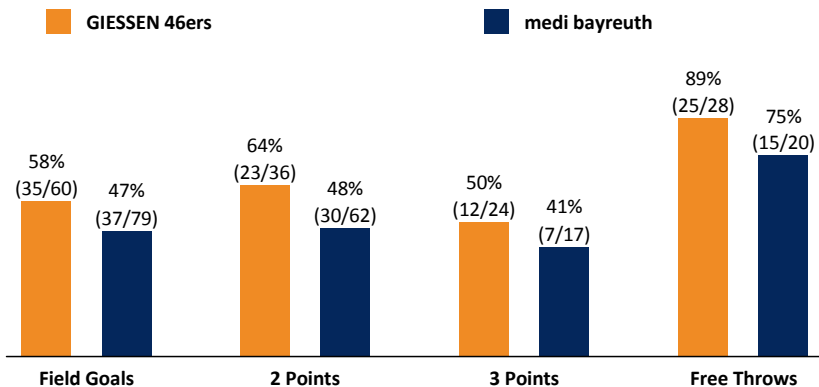

GIESSEN 46ers

107 : 96

medi bayreuth

Referee: MATIP Martin
Umpires: FRITZ Clemens / KRÜPER Moritz
Commissioner: SLEDZ Uli

Attendance: 3.468
Gießen, Sporthalle Gießen-Ost, SA 31 MRZ 2018, 18:00, Game-ID: 21060

Scoreboard table showing quarter scores for GIE and BAY.

GIE - GIESSEN 46ers (Coach: FREYER Ingo)

Main player statistics table for GIESSEN 46ers including columns for No., Name, Min, PTS, 2 Points, 3 Points, Field Goals, Free Throws, and various rebound/assist metrics.

BAY - medi bayreuth (Coach: KORNER Raoul)

Main player statistics table for medi bayreuth including columns for No., Name, Min, PTS, 2 Points, 3 Points, Field Goals, Free Throws, and various rebound/assist metrics.

Summary comparison table between GIE and BAY for various game statistics like Rebounds, Assists, Fouls, etc.

EASYCREDIT-BBL.DE

Alle offiziellen Statistiken der easyCredit BBL, Daten, Rekorde uvm. gibt es auf easyCredit-BBL.de!

TELEKOMSPORT.DE

Keinen Korb mehr verpassen - Alle Spiele der easyCredit BBL LIVE und in HD!

LEGEND: Min Minutes Played, DR Defensive Rebounds, AS Assists, BS Blocked Shots, PF Fouls, +/- Plus-Minus-Rating, DNP Did Not Play, OR Offensive Rebounds, ST Steals, SB Shots Blocked, * Starters, PTS Points, TR Total Rebounds, TO Turnovers, EFF Efficiency = ((PTS + TR + AS + ST + BS) - ((FGA - FGM) + (FTA - FTM) + TO))