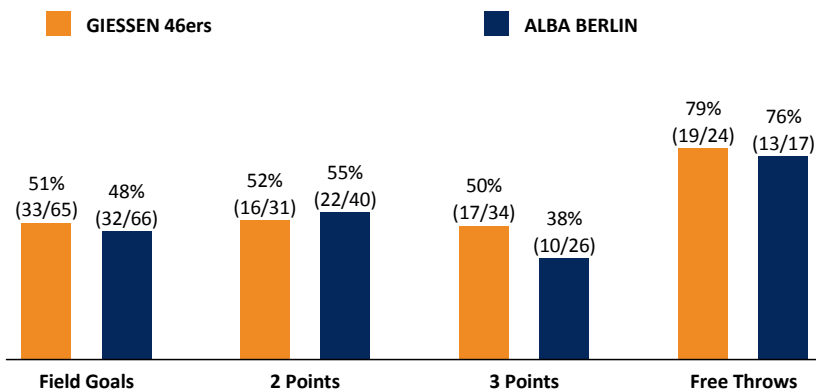

GIESSEN 46ers

102 : 87

ALBA BERLIN

Referee: STRAUBE Carsten
Umpires: FRÖLICH Henning / BÄNSCH Bastian
Commissioner: ESSER Norbert

Attendance: 3.418
Gießen, Sporthalle Gießen-Ost, SO 29 APR 2018, 15:00, Game-ID: 21116

Summary table showing scores for GIE and BER across quarters Q1, Q2, Q3, and Q4.

GIE - GIESSEN 46ers (Coach: FREYER Ingo)

Main player statistics table for GIESSEN 46ers, including columns for No., Name, Min, PTS, 2 Points, 3 Points, Field Goals, Free Throws, and various rebound and efficiency metrics.

BER - ALBA BERLIN (Coach: GARCIA RENESES Alejandro)

Main player statistics table for ALBA BERLIN, including columns for No., Name, Min, PTS, 2 Points, 3 Points, Field Goals, Free Throws, and various rebound and efficiency metrics.

Summary table comparing GIE and BER on various performance metrics such as Rebounds, Assists, Fouls, Turnovers, and Steals.

EASYCREDIT-BBL.DE

Alle offiziellen Statistiken der easyCredit BBL, Daten, Rekorde uvm. gibt es auf easyCredit-BBL.de! News, Stats, Tabelle und Spielplan für unterwegs: Kostenfrei für iOS und Android in der offiziellen Liga-App!

TELEKOMSPORT.DE

Keinen Korb mehr verpassen - Alle Spiele der easyCredit BBL LIVE und in HD! Erleben sie jetzt das größte Basketball-Angebot Deutschlands zuhause und mobil! www.telekomport.de

LEGEND
Min Minutes Played, DR Defensive Rebounds, AS Assists, BS Blocked Shots, PF Fouls, +/- Plus-Minus-Rating
DNP Did Not Play, OR Offensive Rebounds, ST Steals, SB Shots Blocked, FD Fouls Drawn, * Starters
PTS Points, TR Total Rebounds, TO Turnovers, EFF Efficiency = ((PTS + TR + AS + ST + BS) - ((FGA - FGM) + (FTA - FTM) + TO))