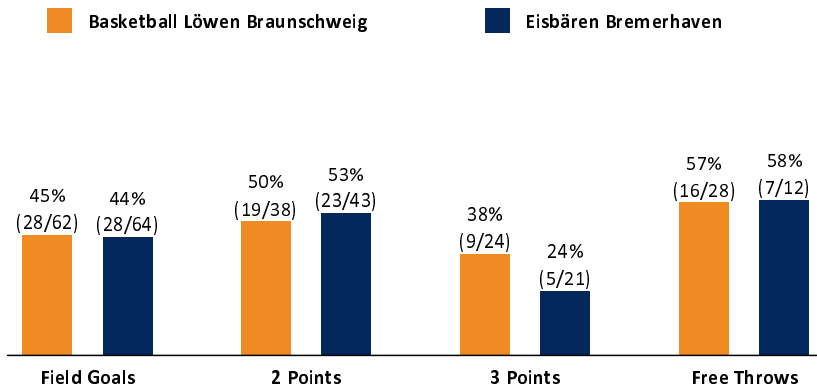

BRE - Eisbären Bremerhaven (Coach: MACHOWSKI Sebastian)

No.	Name	Min	PTS	2 Points	3 Points	Field Goals	Free Throws	OR	DR	TR	AS	ST	TO	BS	SB	PF	FD	EFF	+/-	
*2	JOHNSON Dominique	19:01	2	1/2 (50%)	0/3 (0%)	1/5 (20%)			1	1			1			1	1	-2	-16	
3	KESSENS Michael	8:20	2	1/1 (100%)		1/1 (100%)			1	1						4		3	1	
7	BREITLAUCH Adrian	9:20	4	2/4 (50%)		2/4 (50%)	0/1 (0%)	2		2		1					1	4	-12	
*8	BERHANEMESKEL Johnny	28:32	12	2/7 (29%)	2/5 (40%)	4/12 (33%)	2/2 (100%)		3	3	2		1		1	2	2	8	-14	
9	BLECK Fabian	16:27	2	1/1 (100%)	0/2 (0%)	1/3 (33%)	0/2 (0%)	1	2	3	1					1	1	2	5	
*10	HULLS Jordan	30:05	11	1/2 (50%)	3/7 (43%)	4/9 (44%)		1	5	6	4	2	1			4	2	17	-8	
*14	ELLIOTT Ivan	21:10	4	2/2 (100%)	0/1 (0%)	2/3 (67%)			2	2	1	2	2	1		2	2	7	-7	
18	WENDT Lars	3:59	2	0/1 (0%)		0/1 (0%)	2/2 (100%)				1	1	2		1		1	1	-3	
30	BREMBLY David	18:29	5	2/4 (50%)	0/1 (0%)	2/5 (40%)	1/1 (100%)		1	1						2	1	3	7	
33	BAPTISTE Carl	20:25	10	5/9 (56%)	0/2 (0%)	5/11 (45%)		2	4	6	1	1	2		1	2	1	10	-6	
*41	GROSELLE Geoffrey	24:12	14	6/10 (60%)		6/10 (60%)	2/4 (50%)	2	1	3	1		1		2	2	7	11	-12	
Team / Coach								1	2	3							3			
Totals			200:00	68	23/43 (53%)	5/21 (24%)	28/64 (44%)	7/12 (58%)	9	22	31	11	7	10	1	5	20	19	67	-13

BRA	BRE
16 / 28 / 44	9 / 22 / 31
18	11
19	20
20	19
11	10
6	7
36	40
18	2
4	5
13 (81:68)	9 (35:44)
11-0 (64:56)	7-0 (28:33)
	Lead Changes: 2
	Times Tied: 6

EASycREDIT-BBL.DE

Alle offiziellen Statistiken der easyCredit BBL, Daten, Rekorde uvm. gibt es auf easyCredit-BBL.de! News, Stats, Tabelle und Spielplan für unterwegs: Kostenfrei für iOS und Android in der offiziellen Liga-App!

TELEKOMSPORT.DE

Keinen Korb mehr verpassen - Alle Spiele der easyCredit BBL LIVE und in HD! Erleben sie jetzt das größte Basketball-Angebot Deutschlands zuhause und mobil! www.telekomport.de

LEGEND
Min Minutes Played   DR Defensive Rebounds   AS Assists   BS Blocked Shots   PF Fouls   +/- Plus-Minus-Rating
DNP Did Not Play   OR Offensive Rebounds   ST Steals   SB Shots Blocked   FD Fouls Drawn   * Starters
PTS Points   TR Total Rebounds   TO Turnovers   EFF Efficiency = ((PTS + TR + AS + ST + BS) - ((FGA - FGM) + (FTA - FTM) + TO))