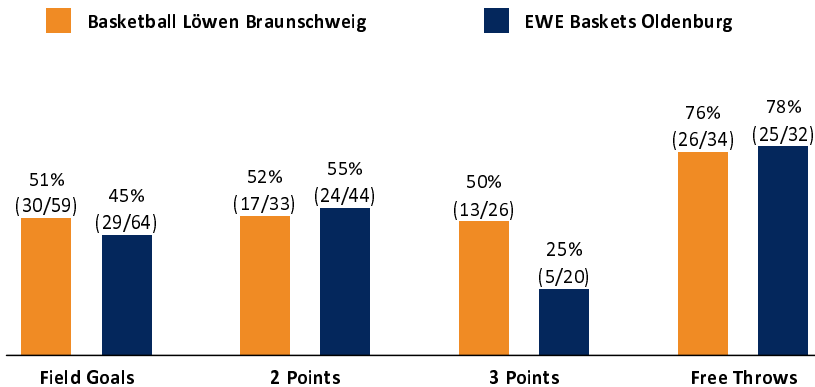

OLD - EWE Baskets Oldenburg (Coach: DRIJENCIC Miladen)

No.	Name	Min	PTS	2 Points	3 Points	Field Goals	Free Throws	OR	DR	TR	AS	ST	TO	BS	SB	PF	FD	EFF	+/-
*0	ALLEN Bryon	24:34	13	3/4 (75%)	1/4 (25%)	4/8 (50%)	4/4 (100%)				5	1	5			2	3	10	-7
9	TADDA Karsten	15:26	5	1/2 (50%)	0/2 (0%)	1/4 (25%)	3/4 (75%)		2	2	1	1				4	3	5	-4
10	MASSENAT Frantz	11:20	4	0/5 (0%)	1/2 (50%)	1/7 (14%)	1/1 (100%)	1	3	4	1				2	2	1	3	2
12	DE ZEEUW Maxime	22:54	17	5/6 (83%)	1/3 (33%)	6/9 (67%)	4/6 (67%)	2	3	5		2	1			2	5	18	-8
13	BACAK Marko	DNP																	
*23	PAULDING Rickey	31:13	19	5/6 (83%)	2/6 (33%)	7/12 (58%)	3/4 (75%)		2	2	1	1			1	3	2	17	-8
*24	MAHALBASIC Rasid	26:07	8	2/7 (29%)		2/7 (29%)	4/6 (67%)	2	3	5	2		1	2	1	2	4	9	-10
31	PHILMORE Isaiah	8:19	6	2/4 (50%)		2/4 (50%)	2/3 (67%)	1	1	2					2	2	2	5	-5
*32	McCONNELL Mickey	24:24	12	4/7 (57%)	0/1 (0%)	4/8 (50%)	4/4 (100%)	1	2	3	2		2			3	2	11	-5
*33	SCHWETHELM Philipp	22:47	2	1/2 (50%)	0/1 (0%)	1/3 (33%)			3	3	1	2				2		6	1
35	LOESING Brad	12:56	2	1/1 (100%)	0/1 (0%)	1/2 (50%)			1	1				1		3	3	3	-11
Team / Coach								3	2	5		1				4			
Totals		200:00	88	24/44 (55%)	5/20 (25%)	29/64 (45%)	25/32 (78%)	10	22	32	13	7	10	3	6	25	22	91	-11

BRA	Rebounds OR/DR/TR	OLD
10 / 28 / 38		10 / 22 / 32
19	Assists	13
22	Fouls	25
25	Fouls Drawn	22
13	Turnovers	10
7	Steals	7
30	Points in the Paint	42
6	Second Chance Points	8
	Fast Break Points	
16 (88:72)	Biggest Lead	6 (0:6)
7-0 (7:6)	Biggest Scoring Run	7-0 (37:32)
	Lead Changes:	5
	Times Tied:	0

EASYCREDIT-BBL.DE

Alle offiziellen Statistiken der easyCredit BBL, Daten, Rekorde uvm. gibt es auf easyCredit-BBL.de! News, Stats, Tabelle und Spielplan für unterwegs: Kostenfrei für iOS und Android in der offiziellen Liga-App!

TELEKOMSPORT.DE

Keinen Korb mehr verpassen - Alle Spiele der easyCredit BBL LIVE und in HD! Erleben sie jetzt das größte Basketball-Angebot Deutschlands zuhause und mobil! www.telekomsport.de

LEGEND
Min Minutes Played   **DR** Defensive Rebounds   **AS** Assists   **BS** Blocked Shots   **PF** Fouls   **+/-** Plus-Minus-Rating
DNP Did Not Play   **OR** Offensive Rebounds   **ST** Steals   **SB** Shots Blocked   **FD** Fouls Drawn   ***** Starters
PTS Points   **TR** Total Rebounds   **TO** Turnovers   **EFF** Efficiency = ((PTS + TR + AS + ST + BS) - ((FGA - FGM) + (FTA - FTM) + TO))