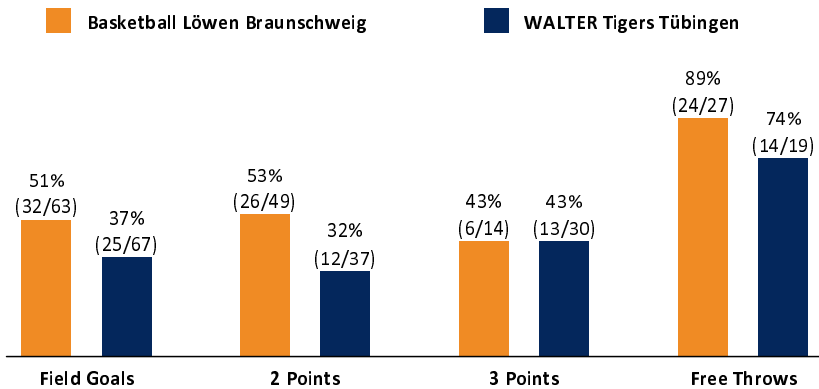

TUB - WALTER Tigers Tübingen (Coach: FISCHER Mathias)

No.	Name	Min	PTS	2 Points	3 Points	Field Goals	Free Throws	OR	DR	TR	AS	ST	TO	BS	SB	PF	FD	EFF	+/-	
3	LEE Malcolm	17:46	10	2/7 (29%)	2/3 (67%)	4/10 (40%)	0/3 (0%)				2		2		2	5	3	1	-19	
5	HILLER Jefferson	DNP																		
8	ZINN Robert	1:30	0										1					-1	-7	
*9	THEIS Sid-Marlon	30:34	11	1/5 (20%)	1/6 (17%)	2/11 (18%)	6/6 (100%)	2	3	5	2	1				3	3	10	-16	
*10	JORDAN Jared	29:00	13	1/2 (50%)	3/6 (50%)	4/8 (50%)	2/2 (100%)		1	1	6	3	1			5	1	18	-5	
*17	MÖNNINGHOFF Mathis	33:03	3	0/3 (0%)	1/2 (50%)	1/5 (20%)		1		1	2				1	1		2	-13	
22	HEYDEN Philipp	13:02	8	2/4 (50%)		2/4 (50%)	4/6 (67%)	2	3	5	1					3	3	10	-6	
*24	STEWART Barry	34:42	16	4/8 (50%)	2/7 (29%)	6/15 (40%)	2/2 (100%)	4	4	8	4	2	2		1	1	4	19	-3	
*30	UPSHAW Reggie	35:04	16	2/8 (25%)	4/6 (67%)	6/14 (43%)		1	5	6	3		1	1		3		17	-12	
35	MAMPUYA Jacob	5:19	0									1		1				2	-4	
Team / Coach								2	3	5			3				2			
Totals			200:00	77	12/37 (32%)	13/30 (43%)	25/67 (37%)	14/19 (74%)	12	19	31	20	7	10	2	4	21	14	80	-17

BRA	TUB
12 / 31 / 43	12 / 19 / 31
25	Rebounds
14	Assists
21	Fouls
9	Fouls Drawn
7	Turnovers
46	Steals
12	Points in the Paint
10	Second Chance Points
19 (75:56)	Fast Break Points
12-0 (60:51)	Biggest Lead
	Biggest Scoring Run
	Lead Changes: 1
	Times Tied: 2

EASYS-CREDIT-BBL.DE

Alle offiziellen Statistiken der easyCredit BBL, Daten, Rekorde uvm. gibt es auf easyCredit-BBL.de! News, Stats, Tabelle und Spielplan für unterwegs: Kostenfrei für iOS und Android in der offiziellen Liga-App!

TELEKOMSPORT.DE

Keinen Korb mehr verpassen - Alle Spiele der easyCredit BBL LIVE und in HD! Erleben sie jetzt das größte Basketball-Angebot Deutschlands zuhause und mobil! www.telekom-sport.de

LEGEND
Min Minutes Played   **DR** Defensive Rebounds   **AS** Assists   **BS** Blocked Shots   **PF** Fouls   **+/-** Plus-Minus-Rating
DNP Did Not Play   **OR** Offensive Rebounds   **ST** Steals   **SB** Shots Blocked   **FD** Fouls Drawn   ***** Starters
PTS Points   **TR** Total Rebounds   **TO** Turnovers   **EFF** Efficiency = ((PTS + TR + AS + ST + BS) - ((FGA - FGM) + (FTA - FTM) + TO))