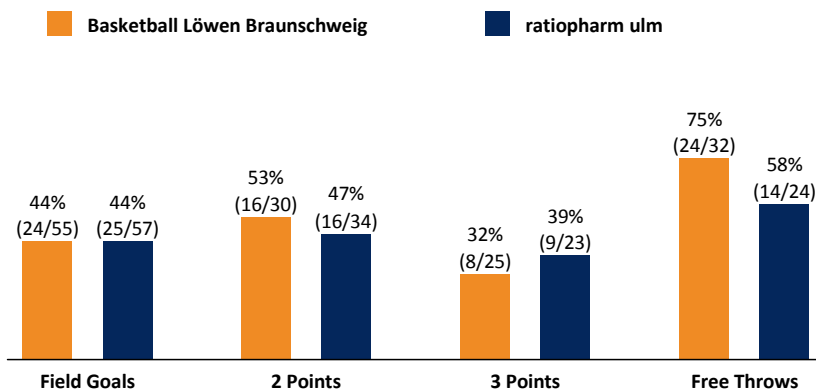

ULM - ratiopharm ulm (Coach: LEIBENATH Thorsten)

No.	Name	Min	PTS	2 Points	3 Points	Field Goals	Free Throws	OR	DR	TR	AS	ST	TO	BS	SB	PF	FD	EFF	+/-	
*1	REINHARDT Katin	27:14	20	3/5 (60%)	3/7 (43%)	6/12 (50%)	5/6 (83%)		2	2	1	3	2			1	3	17	-2	
4	OHLBRECHT Tim	7:27	1	0/2 (0%)		0/2 (0%)	1/2 (50%)	3	2	5						3	3	3	-1	
*5	THOMPSON Ryan	15:39	4	2/3 (67%)	0/1 (0%)	2/4 (50%)			2	2	1		4		1	2	1	1	-6	
*6	GÜNTHER Per	23:18	8	1/4 (25%)	2/3 (67%)	3/7 (43%)	0/2 (0%)		1	1	2	1				5	1	6	-3	
7	FERNER Joschka	DNP																		
8	AKPINAR Ismet	22:23	3	1/3 (33%)	0/3 (0%)	1/6 (17%)	1/2 (50%)		3	3		1	4		1	4	3	-3	-10	
11	PAPE Till	DNP																		
*20	BENIMON Jerrelle	23:52	10	3/6 (50%)		3/6 (50%)	4/6 (67%)	1	6	7	2			2		1	3	16	2	
26	BABIC Luka	26:46	9	1/2 (50%)	2/2 (100%)	3/4 (75%)	1/3 (33%)	1	2	3	1					1	3	10	1	
40	HARANGODY Luke	24:10	7	2/3 (67%)	1/4 (25%)	3/7 (43%)		2	1	3	2	2				3		10	-11	
*42	FOTU Isaac	24:31	11	3/5 (60%)	1/2 (50%)	4/7 (57%)	2/3 (67%)	1	1	2	3		1			4	5	11	-4	
44	KRÄMER David	4:40	0	0/1 (0%)	0/1 (0%)	0/2 (0%)												-2	-1	
Team / Coach								1	1	2		1				1				
Totals			200:00	73	16/34 (47%)	9/23 (39%)	25/57 (44%)	14/24 (58%)	9	21	30	12	7	12	2	2	24	22	70	-7

BRA	ULM
12 / 24 / 36	9 / 21 / 30
21	Assists
22	Fouls
24	Fouls Drawn
12	Turnovers
5	Steals
26	Points in the Paint
14	Second Chance Points
1	Fast Break Points
7 (80:73)	Biggest Lead
7-0 (46:45)	Biggest Scoring Run
	Lead Changes: 12
	Times Tied: 7

EASycREDIT-BBL.DE

Alle offiziellen Statistiken der easyCredit BBL, Daten, Rekorde uvm. gibt es auf easycrredit-bbl.de! News, Stats, Tabelle und Spielplan für unterwegs: Kostenfrei für iOS und Android in der offiziellen Liga-App!

TELEKOMSPORT.DE

Keinen Korb mehr verpassen - Alle Spiele der easyCredit BBL LIVE und in HD! Erleben sie jetzt das größte Basketball-Angebot Deutschlands zuhause und mobil! www.telekomport.de

LEGEND
Min Minutes Played   **DR** Defensive Rebounds   **AS** Assists   **BS** Blocked Shots   **PF** Fouls   **+/-** Plus-Minus-Rating
DNP Did Not Play   **OR** Offensive Rebounds   **ST** Steals   **SB** Shots Blocked   **FD** Fouls Drawn   ***** Starters
PTS Points   **TR** Total Rebounds   **TO** Turnovers   **EFF** Efficiency = ((PTS + TR + AS + ST + BS) - ((FGA - FGM) + (FTA - FTM) + TO))