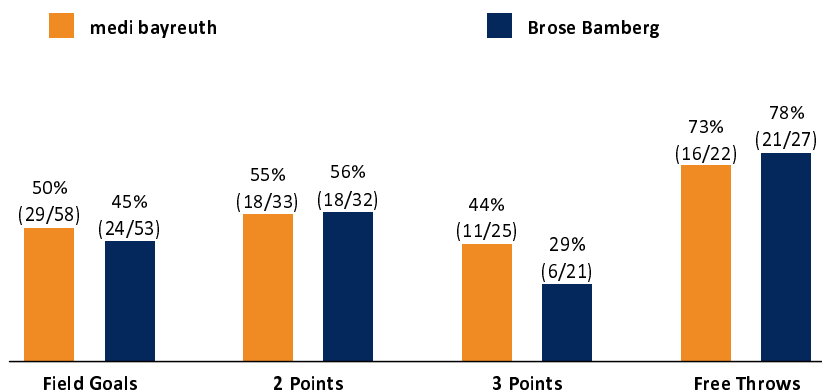

medi bayreuth

85 : 75

Brose Bamberg

Referee: REITER Moritz
Umpires: STRAUBE Carsten / HACK Johannes
Commissioner: SLEDZ Uli

Attendance: 3.300
Bayreuth, Oberfrankenhalle, DI 2 JAN 2018, 19:00, Game-ID: 20969

Scoreboard table showing Q1, Q2, Q3, Q4 scores for BAY and BAM.

BAY - medi bayreuth (Coach: KORNER Raoul)

Main player statistics table for medi bayreuth including columns for No., Name, Min, PTS, 2 Points, 3 Points, Field Goals, Free Throws, OR, DR, TR, AS, ST, TO, BS, SB, PF, FD, EFF, +/-.

BAM - Brose Bamberg (Coach: TRINCHIERI Andrea)

Main player statistics table for Brose Bamberg including columns for No., Name, Min, PTS, 2 Points, 3 Points, Field Goals, Free Throws, OR, DR, TR, AS, ST, TO, BS, SB, PF, FD, EFF, +/-.

Summary statistics table comparing BAY and BAM across various metrics like Rebounds, Assists, Fouls, etc.

EASYCREDIT-BBL.DE

Alle offiziellen Statistiken der easyCredit BBL, Daten, Rekorde uvm. gibt es auf easyCredit-BBL.de! News, Stats, Tabelle und Spielplan für unterwegs: Kostenlos für iOS und Android in der offiziellen Liga-App!

TELEKOMSPORT.DE

Keinen Korb mehr verpassen - Alle Spiele der easyCredit BBL LIVE und in HD! Erleben sie jetzt das größte Basketball-Angebot Deutschlands zuhause und mobil! www.telekom.de

LEGEND
Min Minutes Played
DNP Did Not Play
PTS Points
DR Defensive Rebounds
OR Offensive Rebounds
TR Total Rebounds
AS Assists
ST Steals
TO Turnovers
BS Blocked Shots
SB Shots Blocked
EFF Efficiency = ((PTS + TR + AS + ST + BS) - ((FGA - FGM) + (FTA - FTM) + TO))
PF Fouls
FD Fouls Drawn
+/- Plus-Minus-Rating
* Starters