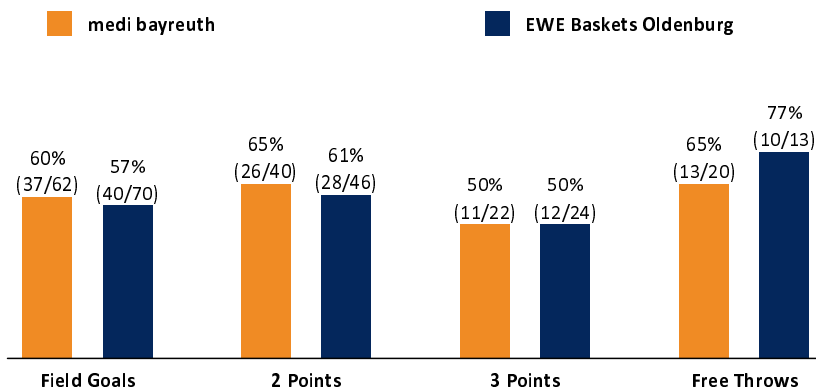

OLD - EWE Baskets Oldenburg (Coach: DRIJENCIC Mladen)

No.	Name	Min	PTS	2 Points	3 Points	Field Goals	Free Throws	OR	DR	TR	AS	ST	TO	BS	SB	PF	FD	EFF	+/-	
4	MOORE Armani	5:07	0	0/2 (0%)		0/2 (0%)			1	1						1	1	-1	-4	
5	HUJIC Haris	DNP																		
*9	TADDA Karsten	13:36	5	1/2 (50%)	1/1 (100%)	2/3 (67%)			3	3	1					2		8	-11	
10	MASSENAT Frantz	26:24	1	0/5 (0%)	0/2 (0%)	0/7 (0%)	1/4 (25%)	2	2	4	2	1	1			3	3	-3	15	
*12	DE ZEEUW Maxime	25:16	10	2/6 (33%)	2/5 (40%)	4/11 (36%)		2	2	4	3	1				1	1	11	-3	
13	BACAK Marko	0:46	0													1		0	0	
*23	PAULDING Rickey	35:56	23	8/9 (89%)	0/4 (0%)	8/13 (62%)	7/7 (100%)	5	4	9	2		2			1	3	27	9	
*24	MAHALBASIC Rasid	26:00	22	8/11 (73%)	2/2 (100%)	10/13 (77%)		2	3	5	5		3			4	3	26	0	
31	PHILMORE Isaiah	8:55	9	3/3 (100%)	1/1 (100%)	4/4 (100%)										2		9	8	
*32	McCONNELL Mickey	29:13	13	2/3 (67%)	3/5 (60%)	5/8 (63%)					5	1	5			1	2	11	9	
33	SCHWETHELM Philipp	18:00	9	3/4 (75%)	1/2 (50%)	4/6 (67%)		1	2	3	2	1				3	1	13	2	
35	LOESING Brad	10:47	10	1/1 (100%)	2/2 (100%)	3/3 (100%)	2/2 (100%)				2	1	1			4	2	12	-5	
Team / Coach								2	3	5							5			
Totals			200:00	102	28/46 (61%)	12/24 (50%)	40/70 (57%)	10/13 (77%)	14	20	34	22	5	12			23	16	118	4

BAY	Rebounds OR/DR/TR	OLD
8 / 17 / 25	Rebounds OR/DR/TR	14 / 20 / 34
16	Assists	22
18	Fouls	23
23	Fouls Drawn	16
12	Turnovers	12
10	Steals	5
46	Points in the Paint	50
12	Second Chance Points	20
12	Fast Break Points	4
3 (14:11)	Biggest Lead	14 (28:42)
11-0 (41:44)	Biggest Scoring Run	13-0 (16:26)
	Lead Changes:	2
	Times Tied:	0

EASYCREDIT-BBL.DE

Alle offiziellen Statistiken der easyCredit BBL, Daten, Rekorde uvm. gibt es auf easyCredit-BBL.de! News, Stats, Tabelle und Spielplan für unterwegs: Kostenfrei für iOS und Android in der offiziellen Liga-App!

TELEKOMSPORT.DE

Keinen Korb mehr verpassen - Alle Spiele der easyCredit BBL LIVE und in HD! Erleben sie jetzt das größte Basketball-Angebot Deutschlands zuhause und mobil! www.telekom-sport.de

LEGEND
Min Minutes Played   DR Defensive Rebounds   AS Assists   BS Blocked Shots   PF Fouls   +/- Plus-Minus-Rating
DNP Did Not Play   OR Offensive Rebounds   ST Steals   SB Shots Blocked   FD Fouls Drawn   * Starters
PTS Points   TR Total Rebounds   TO Turnovers   EFF Efficiency = ((PTS + TR + AS + ST + BS) - ((FGA - FGM) + (FTA - FTM) + TO))