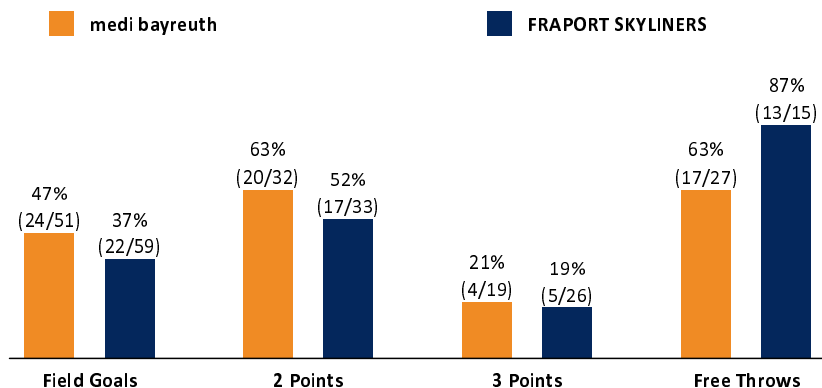

medi bayreuth

69 : 62 FRAPORT SKYLINERS

Referee: RODRIGUEZ T.
Umpires: FRITZ C. / HACK J.
Commissioner: KINDERVATER M.

Bayreuth, Oberfrankenhalle, FR 6 APR 2018, 19:00, Game-ID: 21070

Scoreboard table showing Q1, Q2, Q3, Q4 scores for BAY and FRA.

BAY - medi bayreuth (Coach: KORNER Raoul)

Main player statistics table for medi bayreuth including columns for No., Name, Min, PTS, 2 Points, 3 Points, Field Goals, Free Throws, OR, DR, TR, AS, ST, TO, BS, SB, PF, FD, EFF, +/-.

FRA - FRAPORT SKYLINERS (Coach: HERBERT Gordon)

Main player statistics table for FRAPORT SKYLINERS including columns for No., Name, Min, PTS, 2 Points, 3 Points, Field Goals, Free Throws, OR, DR, TR, AS, ST, TO, BS, SB, PF, FD, EFF, +/-.

Summary statistics table comparing BAY and FRA on metrics like Rebounds, Assists, Fouls, Turnovers, Steals, Points in the Paint, etc.

EASycREDIT-BBL.DE

Alle offiziellen Statistiken der easyCredit BBL, Daten, Rekorde uvm. gibt es auf easyCredit-BBL.de! News, Stats, Tabelle und Spielplan für unterwegs: Kostenfrei für iOS und Android in der offiziellen Liga-App!

TELEKOMSPORT.DE

Keinen Korb mehr verpassen - Alle Spiele der easyCredit BBL LIVE und in HD! Erleben sie jetzt das größte Basketball-Angebot Deutschlands zuhause und mobil! www.telekom sport.de

LEGEND: Min Minutes Played, DR Defensive Rebounds, AS Assists, BS Blocked Shots, PF Fouls, +/- Plus-Minus-Rating, DNP Did Not Play, OR Offensive Rebounds, ST Steals, SB Shots Blocked, FD Fouls Drawn, * Starters, PTS Points, TR Total Rebounds, TO Turnovers, EFF Efficiency = ((PTS + TR + AS + ST + BS) - ((FGA - FGM) + (FTA - FTM) + TO))