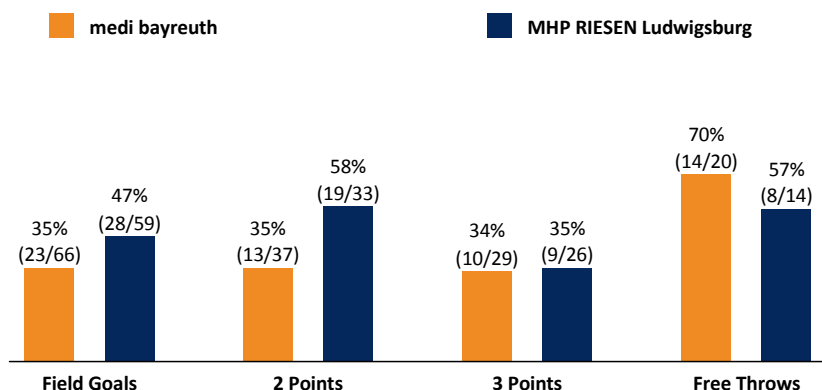

medi bayreuth

70 : 73 MHP RIESEN Ludwigsburg

Referee: LOTTERMOSER Robert
Umpires: FRITZ Clemens / BEJAOUI Dominik
Commissioner: EICHHORN Christian

Bayreuth, Oberfrankenhalle, SO 29 APR 2018, 20:15, Game-ID: 21121

Scoreboard table showing quarters Q1-Q4 for BAY and LUD.

BAY - medi bayreuth (Coach: KORNER Raoul)

Main player statistics table for medi bayreuth including columns for No., Name, Min, PTS, 2 Points, 3 Points, Field Goals, Free Throws, and various rebound/assist metrics.

LUD - MHP RIESEN Ludwigsburg (Coach: PATRICK John)

Main player statistics table for MHP RIESEN Ludwigsburg including columns for No., Name, Min, PTS, 2 Points, 3 Points, Field Goals, Free Throws, and various rebound/assist metrics.

Summary table comparing BAY and LUD across various statistical categories like Rebounds, Assists, Fouls, etc.

EASycREDIT-BBL.DE

Alle offiziellen Statistiken der easyCredit BBL, Daten, Rekorde uvm.!

EASycREDIT BBL-APPS

News, Stats, Tabelle, Spielplan und vieles mehr, immer dabei! Kostenfrei für iOS und Android

TELEKOMBASKETBALL.DE

Keinen Korb mehr verpassen - Alle Spiele der easyCredit BBL LIVE und in HD! Erleben sie jetzt das größte Basketball-Angebot Deutschlands zuhause und mobil! www.telekombasketball.de

LEGEND: Min Minutes Played, DR Defensive Rebounds, AS Assists, BS Blocked Shots, PF Fouls, +/- Plus-Minus-Rating, DNP Did Not Play, OR Offensive Rebounds, ST Steals, SB Shots Blocked, FD Fouls Drawn, * Starters, PTS Points, TR Total Rebounds, TO Turnovers, EFF Efficiency = ((PTS + TR + AS + ST + BS) - ((FGA - FGM) + (FTA - FTM) + TO))