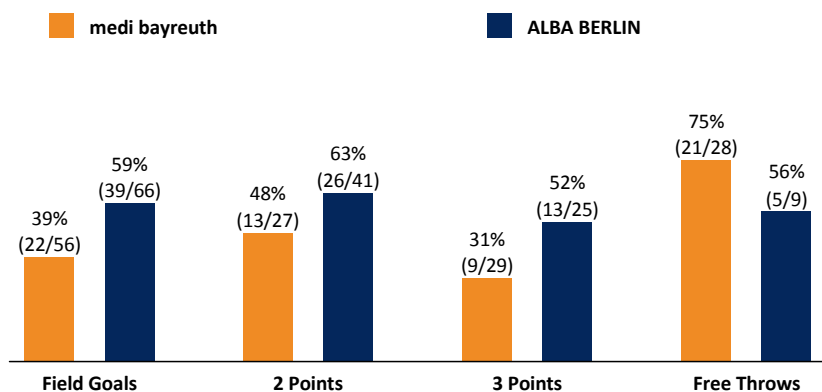

medi bayreuth

74 : 96

ALBA BERLIN

Referee: LOTTERMOSER R.
Umpires: MATIP M. / REITER M.
Commissioner: SLEDZ U.

ULM, ratiopharm Arena, SA 17 FEB 2018, 19:00, Game-ID: 21558

Scoreboard table showing Q1, Q2, Q3, Q4 scores for BAY and BER.

BAY - medi bayreuth (Coach: KORNER Raoul)

Main player statistics table for medi bayreuth including columns for No., Name, Min, PTS, 2 Points, 3 Points, Field Goals, Free Throws, and various rebound/assist metrics.

BER - ALBA BERLIN (Coach: GARCIA RENESES Alejandro)

Main player statistics table for ALBA BERLIN including columns for No., Name, Min, PTS, 2 Points, 3 Points, Field Goals, Free Throws, and various rebound/assist metrics.

Summary table comparing BAY and BER across various performance metrics like Rebounds, Assists, Fouls, etc.

EASycREDIT-BBL.DE

Alle offiziellen Statistiken der easycrredit BBL, Daten, Rekorde uvm. gibt es auf easycrredit-BBL.de! News, Stats, Tabelle und Spielplan für unterwegs: Kostenfrei für iOS und Android in der offiziellen Liga-App!

TELEKOMSPORT.DE

Keinen Korb mehr verpassen - Alle Spiele der easycrredit BBL LIVE und in HD! Erleben sie jetzt das größte Basketball-Angebot Deutschlands zuhause und mobil! www.telekomport.de

LEGEND
Min Minutes Played
DNP Did Not Play
PTS Points
DR Defensive Rebounds
OR Offensive Rebounds
TR Total Rebounds
AS Assists
ST Steals
TO Turnovers
BS Blocked Shots
SB Shots Blocked
EFF Efficiency = ((PTS + TR + AS + ST + BS) - ((FGA - FGM) + (FTA - FTM) + TO))
PF Fouls
FD Fouls Drawn
+/- Plus-Minus-Rating
* Starters