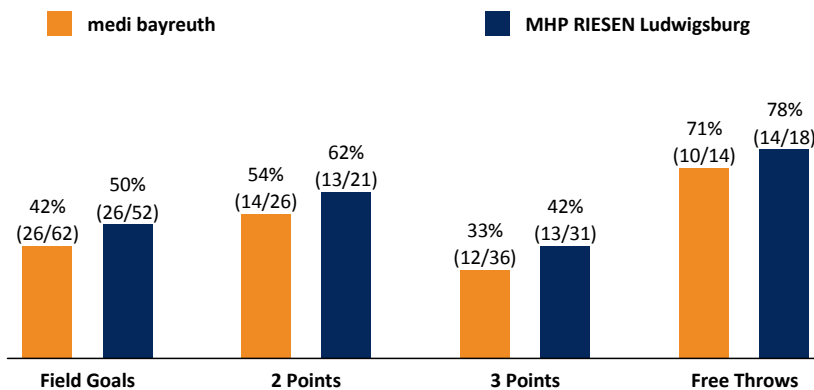

LUD - MHP RIESEN Ludwigsburg (Coach: PATRICK John)

No.	Name	Min	PTS	2 Points	3 Points	Field Goals	Free Throws	OR	DR	TR	AS	ST	TO	BS	SB	PF	FD	EFF	+/-
*0	WALKUP Thomas	31:42	16	2/2 (100%)	3/4 (75%)	5/6 (83%)	3/3 (100%)		6	6	2		2			3	7	21	15
1	EVANS Dwayne	28:42	13	5/9 (56%)	0/3 (0%)	5/12 (42%)	3/4 (75%)	3	5	8	6	1	4			2	4	16	1
*3	JOHNSON Kerron	24:00	4	2/4 (50%)	0/5 (0%)	2/9 (22%)		1		1	6		1		1	4	2	3	-3
*4	McCRAE David	10:33	0		0/2 (0%)	0/2 (0%)					1	1	1			2		-1	-2
7	GESKE Niklas	DNP																	
10	PETER-McNEILLY Adika	17:06	5		1/3 (33%)	1/3 (33%)	2/2 (100%)				1		1			2	1	3	7
11	MÜLLER Malik	3:52	0	0/1 (0%)		0/1 (0%)										1		-1	-6
12	KOCH Florian	DNP																	
*19	WALESKOWSKI Adam	27:17	11	1/1 (100%)	3/4 (75%)	4/5 (80%)		1	4	5		2	4	1		4	1	14	14
*23	COOK Elgin	31:00	18	2/3 (67%)	4/7 (57%)	6/10 (60%)	2/5 (40%)		7	7			1			2	3	17	-3
30	SEGLIN Jeremy	25:48	12	1/1 (100%)	2/3 (67%)	3/4 (75%)	4/4 (100%)		4	4	2	1	3			3	4	15	2
Team / Coach									3	3			1					2	
Totals		200:00	79	13/21 (62%)	13/31 (42%)	26/52 (50%)	14/18 (78%)	5	29	34	18	5	18	1	1	23	22	89	5

BAY	Rebounds OR/DR/TR	LUD
8 / 23 / 31	Assists	5 / 29 / 34
14	Fouls	18
22	Fouls Drawn	23
23	Turnovers	22
11	Steals	18
7	Points in the Paint	5
26	Second Chance Points	24
6	Fast Break Points	11
7	Biggest Lead	8
10 (22:12)	Biggest Scoring Run	11 (44:55)
7-0 (51:55)	Lead Changes: 11	10-0 (41:48)
	Times Tied: 4	

EASYS-CREDIT-BBL.DE

Alle offiziellen Statistiken der easyCredit BBL, Daten, Rekorde uvm.!

EASYS-CREDIT BBL-APPS

News, Stats, Tabelle, Spielplan und vieles mehr, immer dabei! Kostenfrei für iOS und Android

TELEKOMBASKETBALL.DE

Keinen Korb mehr verpassen - Alle Spiele der easyCredit BBL LIVE und in HD! Erleben sie jetzt das größte Basketball-Angebot Deutschlands zuhause und mobil! www.telekombasketball.de

LEGEND
Min Minutes Played   DR Defensive Rebounds   AS Assists   BS Blocked Shots   PF Fouls   +/- Plus-Minus-Rating
DNP Did Not Play   OR Offensive Rebounds   ST Steals   SB Shots Blocked   FD Fouls Drawn   * Starters
PTS Points   TR Total Rebounds   TO Turnovers   EFF Efficiency = ((PTS + TR + AS + ST + BS) - ((FGA - FGM) + (FTA - FTM) + TO))