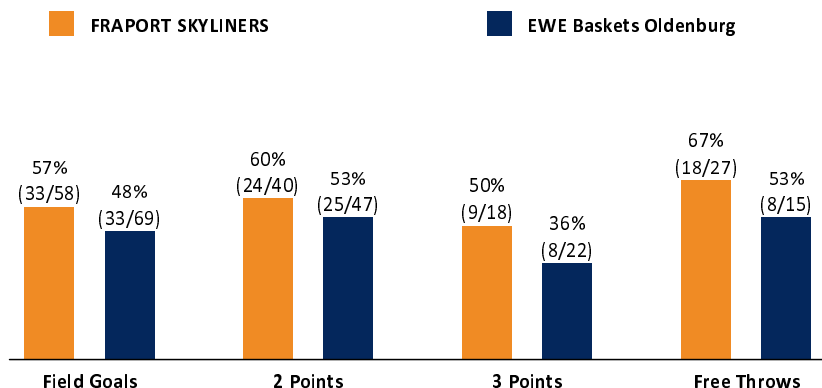

OLD - EWE Baskets Oldenburg (Coach: DRIJENCIC Miladen)

No.	Name	Min	PTS	2 Points	3 Points	Field Goals	Free Throws	OR	DR	TR	AS	ST	TO	BS	SB	PF	FD	EFF	+/-
*0	ALLEN Bryon	31:27	16	4/12 (33%)	2/6 (33%)	6/18 (33%)	2/2 (100%)	1	3	4	1	1	2	1		2	9	-10	
9	TADDA Karsten	22:09	4	1/2 (50%)	0/1 (0%)	1/3 (33%)	2/2 (100%)		3	3	2	3				2	2	10	-8
10	MASSENAT Frantz	11:50	4	2/4 (50%)	0/2 (0%)	2/6 (33%)	0/2 (0%)	1	1	2			1		2	1	1	-1	-3
12	DE ZEEUW Maxime	17:20	5	1/3 (33%)	1/2 (50%)	2/5 (40%)		1	5	6	1					3	2	9	-3
*23	PAULDING Rickey	29:29	6	3/4 (75%)	0/2 (0%)	3/6 (50%)	0/1 (0%)		1	1		2				3	2	5	1
*24	MAHALBASIC Rasid	25:00	15	6/11 (55%)	1/2 (50%)	7/13 (54%)	0/2 (0%)	4	1	5	1		3		2	5	4	10	-15
31	PHILMORE Isaiah	10:44	9		3/4 (75%)	3/4 (75%)										4	1	8	-1
*32	McCONNELL Mickey	32:07	18	6/8 (75%)	1/2 (50%)	7/10 (70%)	3/4 (75%)		3	3	8	3	2		1	2	6	26	2
*33	SCHWETHELM Philipp	12:01	2	1/1 (100%)	0/1 (0%)	1/2 (50%)		1		1		2	1				1	3	-5
35	LOESING Brad	7:53	3	1/2 (50%)		1/2 (50%)	1/2 (50%)				1					5	1	2	-13
Team / Coach								1	2	3								3	
Totals		200:00	82	25/47 (53%)	8/22 (36%)	33/69 (48%)	8/15 (53%)	9	19	28	14	11	9	1	5	25	22	84	-11

FRA	Rebounds OR/DR/TR	OLD
9 / 31 / 40		9 / 19 / 28
16	Assists	14
22	Fouls	25
25	Fouls Drawn	22
15	Turnovers	9
7	Steals	11
44	Points in the Paint	40
11	Second Chance Points	10
8	Fast Break Points	4
17 (93:76)	Biggest Lead	1 (15:16)
6-0 (32:22)	Biggest Scoring Run	6-0 (15:16)
	Lead Changes:	2
	Times Tied:	3

EASYS-CREDIT-BBL.DE

Alle offiziellen Statistiken der easyCredit BBL, Daten, Rekorde uvm. gibt es auf easycCredit-BBL.de! News, Stats, Tabelle und Spielplan für unterwegs: Kostenfrei für iOS und Android in der offiziellen Liga-App!

TELEKOMSPORT.DE

Keinen Korb mehr verpassen - Alle Spiele der easyCredit BBL LIVE und in HD! Erleben sie jetzt das größte Basketball-Angebot Deutschlands zuhause und mobil! www.telekomSport.de

LEGEND
Min Minutes Played   DR Defensive Rebounds   AS Assists   BS Blocked Shots   PF Fouls   +/- Plus-Minus-Rating
DNP Did Not Play   OR Offensive Rebounds   ST Steals   SB Shots Blocked   FD Fouls Drawn   * Starters
PTS Points   TR Total Rebounds   TO Turnovers   EFF Efficiency = ((PTS + TR + AS + ST + BS) - ((FGA - FGM) + (FTA - FTM) + TO))