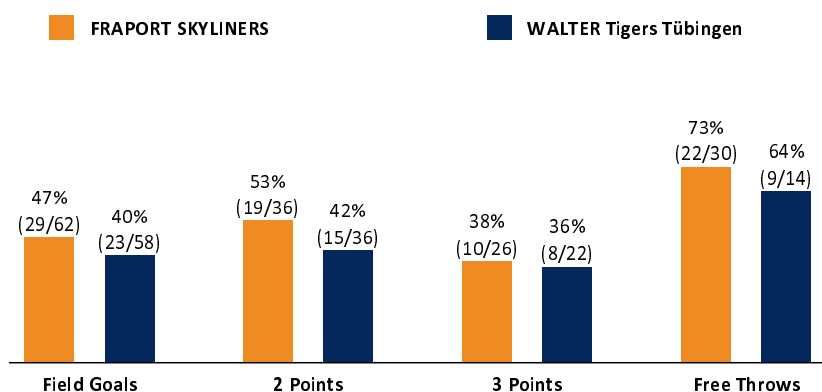

TUB - WALTER Tigers Tübingen (Coach: FISCHER Mathias)

No.	Name	Min	PTS	2 Points	3 Points	Field Goals	Free Throws	OR	DR	TR	AS	ST	TO	BS	SB	PF	FD	EFF	+/-	
0	RICHARD Kris	22:07	4	1/4 (25%)	0/4 (0%)	1/8 (13%)	2/3 (67%)		5	5	5		2		1	3	2	4	-13	
7	BROOKS Ryan	21:12	7	2/4 (50%)	1/3 (33%)	3/7 (43%)			1	1	1	1	1			3		5	-5	
8	ZINN Robert	14:08	4				4/4 (100%)									3	2	4	-1	
9	THEIS Sid-Marlon	18:58	5	1/1 (100%)	1/3 (33%)	2/4 (50%)			1	1	1			2		2		7	6	
*10	JORDAN Jared	18:47	5	1/5 (20%)	1/2 (50%)	2/7 (29%)			2	2	4		1	1		2	1	6	-14	
12	McCREA Javon	14:56	14	6/9 (67%)		6/9 (67%)	2/5 (40%)	1	2	3		1	2			2	7	10	0	
*17	MÖNNINGHOFF Mathis	20:11	6	0/1 (0%)	2/4 (50%)	2/5 (40%)		2		2	1		2			3	1	4	-39	
*22	HEYDEN Philipp	23:33	4	2/5 (40%)		2/5 (40%)		1	4	5	1	1	1	1		1	3	8	-24	
*24	STEWART Barry	19:56	2	1/2 (50%)	0/2 (0%)	1/4 (25%)			1	1	1	1	2			5	1	0	-21	
*30	UPSHAW Reggie	26:12	12	1/5 (20%)	3/4 (75%)	4/9 (44%)	1/2 (50%)	2	4	6			1	1		1	2	12	-24	
Team / Coach								2	1	3			2				1			
Totals			200:00	63	15/36 (42%)	8/22 (36%)	23/58 (40%)	9/14 (64%)	8	21	29	14	4	14	5	1	25	19	61	-27

FRA	TUB
14 / 29 / 43	8 / 21 / 29
21	Rebounds
19	OR/DR/TR
25	Assists
9	Fouls
7	Fouls Drawn
36	Turnovers
16	Steals
6	Points in the Paint
33 (79:46)	Second Chance Points
21-0 (57:32)	Fast Break Points
	Biggest Lead
	Biggest Scoring Run
	Lead Changes: 6
	Times Tied: 3

EASycREDIT-BBL.DE

Alle offiziellen Statistiken der easyCredit BBL, Daten, Rekorde uvm. gibt es auf easyCredit-BBL.de! News, Stats, Tabelle und Spielplan für unterwegs: Kostenfrei für iOS und Android in der offiziellen Liga-App!

TELEKOMSPORT.DE

Keinen Korb mehr verpassen - Alle Spiele der easyCredit BBL LIVE und in HD! Erleben sie jetzt das größte Basketball-Angebot Deutschlands zuhause und mobil! www.telekomSport.de

LEGEND
Min Minutes Played   DR Defensive Rebounds   AS Assists   BS Blocked Shots   PF Fouls   +/- Plus-Minus-Rating
DNP Did Not Play   OR Offensive Rebounds   ST Steals   SB Shots Blocked   FD Fouls Drawn   * Starters
PTS Points   TR Total Rebounds   TO Turnovers   EFF Efficiency = ((PTS + TR + AS + ST + BS) - ((FGA - FGM) + (FTA - FTM) + TO))