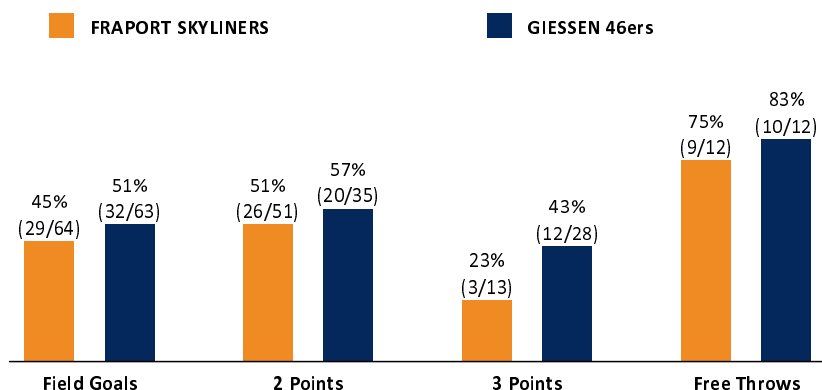

GIE - GIESSEN 46ers (Coach: FREYER Ingo)

No.	Name	Min	PTS	2 Points	3 Points	Field Goals	Free Throws	OR	DR	TR	AS	ST	TO	BS	SB	PF	FD	EFF	+/-
5	TAYLOR Jeri	18:02	3	1/1 (100%)	0/2 (0%)	1/3 (33%)	1/2 (50%)		2	2	1		1	1		1	1	3	5
*6	AGVA Mahir	23:35	11	4/6 (67%)	1/2 (50%)	5/8 (63%)		2	8	10	1	2		1		1	2	22	19
8	PJANIC Alen	DNP																	
*10	LANDIS Max	29:32	7	0/3 (0%)	2/3 (67%)	2/6 (33%)	1/1 (100%)		3	3	1	2	2		1	3	3	7	8
*11	DAVIS Darwin	32:21	17	3/5 (60%)	3/7 (43%)	6/12 (50%)	2/2 (100%)		2	2	7		6		1	2	6	14	17
12	OKPARA Leon Iduma	DNP																	
13	LISCHKA Benjamin	25:48	12	2/3 (67%)	2/4 (50%)	4/7 (57%)	2/2 (100%)		3	3	4		1			4	2	15	13
20	HOLLINS Austin	17:16	6	2/3 (67%)	0/2 (0%)	2/5 (40%)	2/2 (100%)				1			1	1	3	1	5	9
*21	ABRAMS Jamar	19:35	15	3/3 (100%)	3/4 (75%)	6/7 (86%)			2	2	1					1		17	9
25	MARIN Mauricio	3:14	0									1				1		1	0
34	OKAO Anthony	DNP																	
*54	BRYANT John	38:13	15	5/11 (45%)	1/4 (25%)	6/15 (40%)	2/3 (67%)	1	7	8	4	1	5			3	3	13	0
Team / Coach									3	2	5						5		
Totals		207:36	86	20/35 (57%)	12/28 (43%)	32/63 (51%)	10/12 (83%)	6	29	35	20	6	15	3	3	19	18	102	16

FRA	GIIE
4 / 26 / 30	6 / 29 / 35
13	20
19	19
19	18
13	15
10	6
36	34
6	4
13	4
6 (11:5)	28 (46:74)
13-0 (63:78)	17-0 (40:60)
	Lead Changes: 9
	Times Tied: 1

EASYS-CREDIT-BBL.DE

Alle offiziellen Statistiken der easyCredit BBL, Daten, Rekorde uvm. gibt es auf easycCredit-BBL.de! News, Stats, Tabelle und Spielplan für unterwegs: Kostenfrei für iOS und Android in der offiziellen Liga-App!

TELEKOMSPORT.DE

Keinen Korb mehr verpassen - Alle Spiele der easyCredit BBL LIVE und in HD! Erleben sie jetzt das größte Basketball-Angebot Deutschlands zuhause und mobil! www.telekomSport.de

LEGEND
Min Minutes Played   DR Defensive Rebounds   AS Assists   BS Blocked Shots   PF Fouls   +/- Plus-Minus-Rating
DNP Did Not Play   OR Offensive Rebounds   ST Steals   SB Shots Blocked   FD Fouls Drawn   * Starters
PTS Points   TR Total Rebounds   TO Turnovers   EFF Efficiency = ((PTS + TR + AS + ST + BS) - ((FGA - FGM) + (FTA - FTM) + TO))