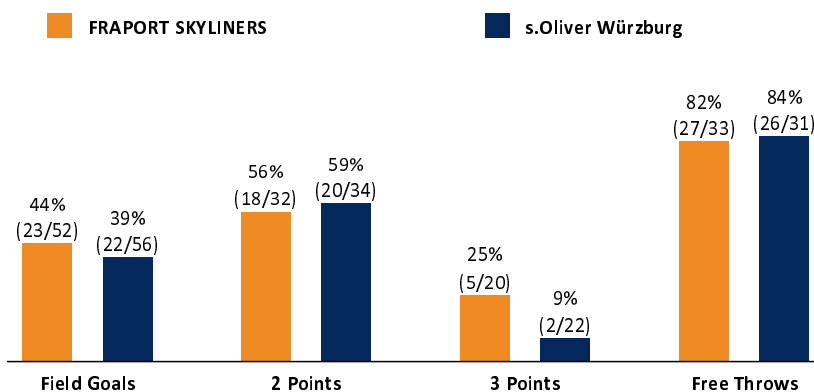

WUE - s.Oliver Würzburg (Coach: BAUERMANN Dirk)

No.	Name	Min	PTS	2 Points	3 Points	Field Goals	Free Throws	OR	DR	TR	AS	ST	TO	BS	SB	PF	FD	EFF	+/-	
3	GADDY Abdul	29:52	12	5/7 (71%)	0/1 (0%)	5/8 (63%)	2/2 (100%)	1	3	4	2	2				4	3	17	-13	
4	KLASSEN Owen	9:37	0		0/1 (0%)	0/1 (0%)					1		3			2	2	-3	5	
5	JACKSON-CARTWRIGHT Miles	24:40	13	4/6 (67%)	1/4 (25%)	5/10 (50%)	2/2 (100%)	2	2	4	3	1	1			3	2	15	3	
8	KRATZER Leon	4:29	0															0	-4	
*9	STUCKEY Maurice	7:36	8	1/2 (50%)	1/1 (100%)	2/3 (67%)	3/4 (75%)						1			1	2	5	-2	
*11	LONCAR Kresimir	23:02	5	2/5 (40%)	0/4 (0%)	2/9 (22%)	1/1 (100%)									1	3	-2	-9	
15	SINGLER E.J.	16:16	4	2/2 (100%)	0/3 (0%)	2/5 (40%)			1	1		1				2		3	-7	
*18	LIPKEVICIUS Vytenis	16:21	3		0/1 (0%)	0/1 (0%)	3/4 (75%)									4	3	1	0	
*21	BENZING Robin	35:42	21	4/9 (44%)	0/3 (0%)	4/12 (33%)	13/16 (81%)	1	4	5	1	1	2			4	11	15	-2	
22	KOVACEVIC Dejan	DNP																		
*25	HAMMONDS Clifford	19:49	4	2/2 (100%)	0/1 (0%)	2/3 (67%)			3	3		1				5		7	-4	
34	HOFFMANN Felix	12:36	2	0/1 (0%)	0/3 (0%)	0/4 (0%)	2/2 (100%)	1	1	2		1				3	3	1	3	
Team / Coach								4	2	6			2		1		4			
Totals			200:00	72	20/34 (59%)	2/22 (9%)	22/56 (39%)	26/31 (84%)	9	16	25	7	7	9			30	29	63	-6

FRA	WUE
13 / 26 / 39	9 / 16 / 25
13	7
29	30
29	29
18	9
2	7
34	30
12	9
2	10
9 (68:59)	4 (29:33)
7-0 (36:33)	6-0 (26:27)
	Lead Changes: 4
	Times Tied: 3

EASycREDIT-BBL.DE

Alle offiziellen Statistiken der easyCredit BBL, Daten, Rekorde uvm. gibt es auf easycCredit-BBL.de! News, Stats, Tabelle und Spielplan für unterwegs: Kostenfrei für iOS und Android in der offiziellen Liga-App!

TELEKOMSPORT.DE

Keinen Korb mehr verpassen - Alle Spiele der easyCredit BBL LIVE und in HD! Erleben sie jetzt das größte Basketball-Angebot Deutschlands zuhause und mobil! www.telekomSport.de

LEGEND

Min Minutes Played   DR Defensive Rebounds   AS Assists   BS Blocked Shots   PF Fouls   +/- Plus-Minus-Rating
DNP Did Not Play   OR Offensive Rebounds   ST Steals   SB Shots Blocked   FD Fouls Drawn   * Starters
PTS Points   TR Total Rebounds   TO Turnovers   EFF Efficiency = ((PTS + TR + AS + ST + BS) - ((FGA - FGM) + (FTA - FTM) + TO))