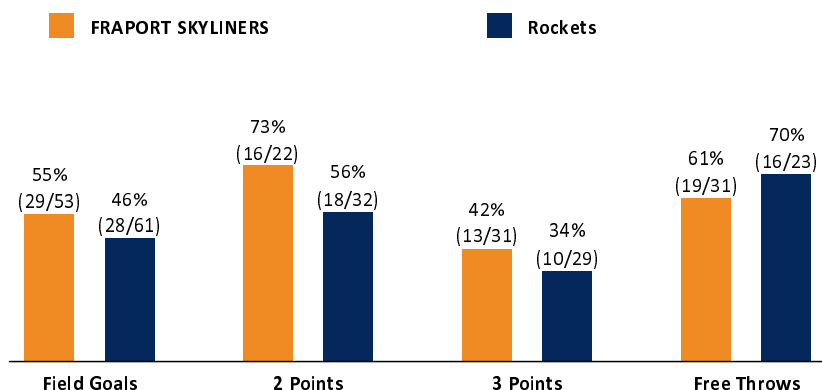

ERF - Rockets (Coach: PAVIC Ivan)

No.	Name	Min	PTS	2 Points	3 Points	Field Goals	Free Throws	OR	DR	TR	AS	ST	TO	BS	SB	PF	FD	EFF	+/-	
*0	OBASOZHAN Retin	32:10	12	5/9 (56%)	0/2 (0%)	5/11 (45%)	2/7 (29%)	2	4	6	4	1	1	1	1	4	4	12	-2	
3	TAYLOR David	3:25	0	0/2 (0%)		0/2 (0%)												-2	0	
5	SCHMIDT Daniel	18:30	3		1/1 (100%)	1/1 (100%)					3					5	2	6	-5	
*7	WIMBERG Jan Niklas	23:32	11		3/4 (75%)	3/4 (75%)	2/2 (100%)	2	4	6	2	1		1		4	1	20	4	
*9	RANDLE Jerome	35:12	14	4/9 (44%)	1/3 (33%)	5/12 (42%)	3/4 (75%)		3	3	6		6			2	3	9	-12	
10	ZYLKA Ferdinand	7:50	0	0/1 (0%)	0/1 (0%)	0/2 (0%)			1	1							1	-1	-2	
*15	LESIC Sava	28:31	19	5/6 (83%)	0/4 (0%)	5/10 (50%)	9/10 (90%)	5	1	6		1	2		1	4	12	18	-15	
*17	OBST Andreas	31:16	14	1/2 (50%)	4/12 (33%)	5/14 (36%)		1	1	2	2	2				1		11	-2	
30	DIZDAREVIC Dino	0:31	0									1						1	5	
32	WATTS Dane	6:03	3		1/2 (50%)	1/2 (50%)												2	-12	
65	STANIC Filip	13:00	6	3/3 (100%)		3/3 (100%)		1	1	2	1	1				5		10	1	
Team / Coach									6	6					1		6			
Totals			200:00	82	18/32 (56%)	10/29 (34%)	28/61 (46%)	16/23 (70%)	11	21	32	18	7	9	2	2	26	23	92	-8

FRA	Rebounds OR/DR/TR	ERF
8 / 26 / 34		11 / 21 / 32
20	Assists	18
23	Fouls	26
24	Fouls Drawn	23
14	Turnovers	9
6	Steals	7
26	Points in the Paint	32
14	Second Chance Points	21
8	Fast Break Points	5
14 (50:36)	Biggest Lead	5 (31:36)
19-0 (50:36)	Biggest Scoring Run	6-0 (6:10)
Lead Changes: 14		
Times Tied: 5		

EASYCREDIT-BBL.DE

Alle offiziellen Statistiken der easyCredit BBL, Daten, Rekorde uvm. gibt es auf easycCredit-BBL.de! News, Stats, Tabelle und Spielplan für unterwegs: Kostenfrei für iOS und Android in der offiziellen Liga-App!

TELEKOMSPORT.DE

Keinen Korb mehr verpassen - Alle Spiele der easyCredit BBL LIVE und in HD! Erleben sie jetzt das größte Basketball-Angebot Deutschlands zuhause und mobil! www.telekomSport.de

LEGEND

Min Minutes Played DR Defensive Rebounds AS Assists BS Blocked Shots PF Fouls +/- Plus-Minus-Rating
DNP Did Not Play OR Offensive Rebounds ST Steals SB Shots Blocked FD Fouls Drawn * Starters
PTS Points TR Total Rebounds TO Turnovers EFF Efficiency = ((PTS + TR + AS + ST + BS) - ((FGA - FGM) + (FTA - FTM) + TO))