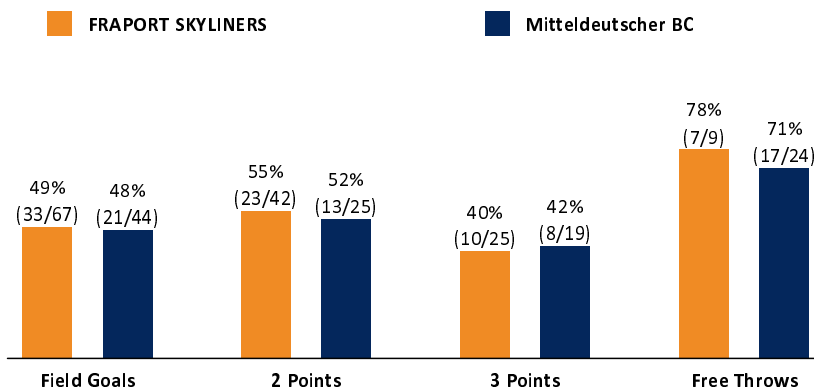

MBC - Mitteldeutscher BC (Coach: JOVOVIC Igor)

No.	Name	Min	PTS	2 Points	3 Points	Field Goals	Free Throws	OR	DR	TR	AS	ST	TO	BS	SB	PF	FD	EFF	+/-	
1	HATTEN Marcus	27:02	0	0/1 (0%)	0/1 (0%)	0/2 (0%)		1	3	4	3		2	1		3		4	-16	
*2	JONES Lamont	29:09	18	5/7 (71%)	2/3 (67%)	7/10 (70%)	2/6 (33%)		2	2	3	1	1			3	5	16	-6	
*6	SCHWARZ Malte	2:18	0										1			2		-1	-7	
7	KERUSCH Sergio	11:25	4	2/3 (67%)	0/2 (0%)	2/5 (40%)							1					0	-6	
11	GILLE Ferenc	0:28	0															0	0	
*12	PANTELIC Djordje	27:28	6	1/2 (50%)	1/5 (20%)	2/7 (29%)	1/2 (50%)		5	5	1		1			2	1	5	-9	
13	DRENOVAC Djordje	23:47	11	1/3 (33%)	2/2 (100%)	3/5 (60%)	3/4 (75%)		3	3	1		1			1	4	11	-9	
*15	PINKINS Kruize	28:07	9	1/3 (33%)	1/1 (100%)	2/4 (50%)	4/4 (100%)		7	7	1		5	1	1	3	6	11	-10	
18	GLOGER Till	9:46	7	2/2 (100%)		2/2 (100%)	3/4 (75%)	1		1		1				1	3	8	-4	
20	NIEDERMANNER Jonas	0:28	0						1	1								1	2	
*21	WARREN Andrew	37:16	12	1/4 (25%)	2/5 (40%)	3/9 (33%)	4/4 (100%)		2	2						2	4	8	-12	
44	TURUDIC Benedikt	2:46	0															0	-3	
Team / Coach								1	1	2					1		2			
Totals			200:00	67	13/25 (52%)	8/19 (42%)	21/44 (48%)	17/24 (71%)	3	24	27	9	2	12	2	1	18	23	65	-16

FRA	MBC
12 / 22 / 34	3 / 24 / 27
13	9
23	18
17	23
10	12
5	2
34	22
13	4
5	2
18 (83:65)	0 (:)
10-0 (10:0)	8-0 (52:46)
	Lead Changes: 0
	Times Tied: 0

EASYPREDICT-BBL.DE

Alle offiziellen Statistiken der easyCredit BBL, Daten, Rekorde uvm. gibt es auf easyCredit-BBL.de! News, Stats, Tabelle und Spielplan für unterwegs: Kostenfrei für iOS und Android in der offiziellen Liga-App!

TELEKOMSPORT.DE

Keinen Korb mehr verpassen - Alle Spiele der easyCredit BBL LIVE und in HD! Erleben sie jetzt das größte Basketball-Angebot Deutschlands zuhause und mobil! www.telekomSport.de

LEGEND
Min Minutes Played   DR Defensive Rebounds   AS Assists   BS Blocked Shots   PF Fouls   +/- Plus-Minus-Rating
DNP Did Not Play   OR Offensive Rebounds   ST Steals   SB Shots Blocked   FD Fouls Drawn   * Starters
PTS Points   TR Total Rebounds   TO Turnovers   EFF Efficiency = ((PTS + TR + AS + ST + BS) - ((FGA - FGM) + (FTA - FTM) + TO))