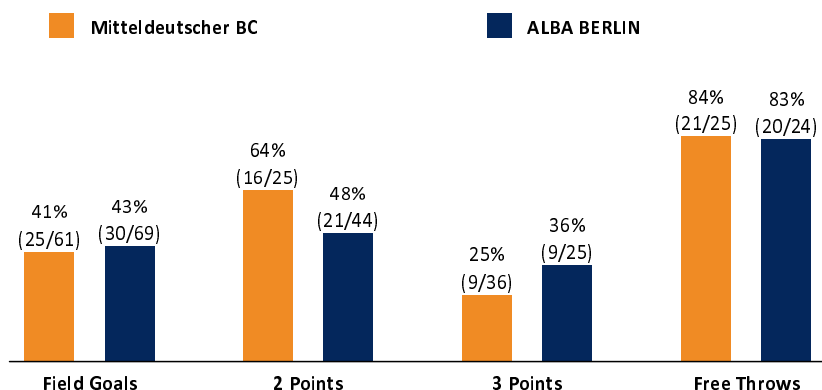

Mitteldeutscher BC **80 : 89**

ALBA BERLIN

Referee: PANTHER Anne  
 Umpires: GROLL Julian / FRÖLICH Henning  
 Commissioner:

MBC, Stadthalle Weißenfels, SO 8 OKT 2017, 15:00, Game-ID: 20846

	Q1		Q2		Q3		Q4		OT1	
MBC	18	18	14	32	22	54	17	71	9	80
BER	20	20	17	37	15	52	19	71	18	89

**BER - ALBA BERLIN** (Coach: GARCIA RENESES Alejandro)

No.	Name	Min	PTS	2 Points	3 Points	Field Goals	Free Throws	OR	DR	TR	AS	ST	TO	BS	SB	PF	FD	EFF	+/-	
1	SAIBOU Joshiko	17:23	7	2/2 (100%)	1/3 (33%)	3/5 (60%)		1	2	3	2	2	1			3	1	11	-11	
*3	SIVA Peyton	30:21	19	4/7 (57%)	1/3 (33%)	5/10 (50%)	8/8 (100%)		4	4	5	3	2		1	2	8	24	13	
*5	GIFFEY Niels	24:02	8	1/2 (50%)	2/3 (67%)	3/5 (60%)		1	2	3	2		3			1	3	8	-13	
10	SCHNEIDER Tim	15:18	7	2/3 (67%)	1/1 (100%)	3/4 (75%)		1	3	4						2	1	10	13	
*11	VARGAS Akeem	12:20	5	1/3 (33%)	1/3 (33%)	2/6 (33%)					2		1		1	1	2	-6		
13	GRIGONIS Marius	28:48	8	0/3 (0%)	1/3 (33%)	1/6 (17%)	5/6 (83%)	1	3	4	5	2				3	3	13	16	
15	RADOSAVLJEVIC Bogdan	6:05	4	2/5 (40%)		2/5 (40%)			1	1			1		1	1	1	4		
21	BUTTERFIELD Spencer	21:01	10	1/1 (100%)	2/6 (33%)	3/7 (43%)	2/2 (100%)	2	1	3						2	1	9	22	
41	DRESCHER Hendrik	DNP																		
*42	CLIFFORD Dennis	25:22	13	5/10 (50%)		5/10 (50%)	3/5 (60%)	1		1	1	1		1	1	2	3	10	6	
*43	SIKMA Luke	27:55	5	2/5 (40%)	0/1 (0%)	2/6 (33%)	1/2 (50%)	2	6	8	6	1	2	1	2	3	3	14	5	
44	PENO Stefan	16:25	3	1/3 (33%)	0/2 (0%)	1/5 (20%)	1/1 (100%)	1		1	3					3	3	3	-4	
Team / Coach								2	3	5							5			
Totals			225:00	89	21/44 (48%)	9/25 (36%)	30/69 (43%)	20/24 (83%)	12	25	37	26	9	10	2	6	20	25	110	9