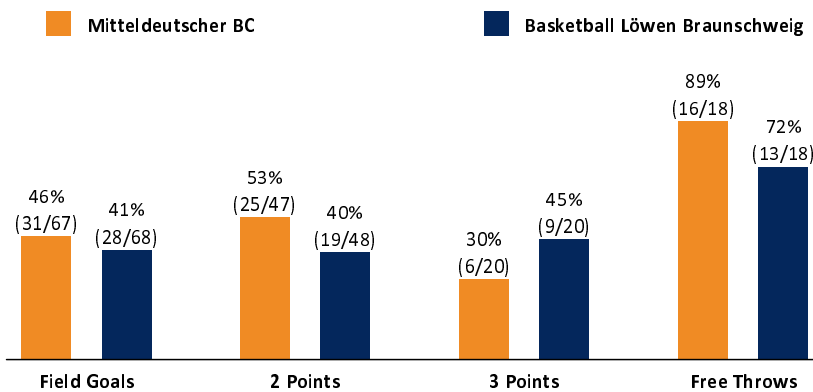

BRA - Basketball Löwen Braunschweig (Coach: MENZ Frank)

No.	Name	Min	PTS	2 Points	3 Points	Field Goals	Free Throws	OR	DR	TR	AS	ST	TO	BS	SB	PF	FD	EFF	+/-	
2	NAWROCKI Dennis	5:02	3		1/1 (100%)	1/1 (100%)			1	1						1		4	2	
4	EBERT Constantin	DNP																		
*8	LANSLOWNE DeAndre	30:18	6	3/7 (43%)	0/3 (0%)	3/10 (30%)			5	5	4	2	2			2		8	-1	
*9	JANAVICIUS Zygmantas	23:29	4	1/6 (17%)	0/2 (0%)	1/8 (13%)	2/2 (100%)		4	4	7	1	2			1	2	7	-3	
10	KLEPEISZ Thomas	23:51	18	1/2 (50%)	4/7 (57%)	5/9 (56%)	4/6 (67%)		3	3	2	1	3			1	3	15	-5	
11	ALTE Tom	DNP																		
14	JARAMAZ Nemanja	23:15	8	0/3 (0%)	2/3 (67%)	2/6 (33%)	2/2 (100%)	2	2	4	1		1			3	4	8	-9	
*19	SCHWARTZ Tim	22:55	6		2/4 (50%)	2/4 (50%)		1	5	6						4		10	0	
21	MORSE Anthony	13:23	6	3/6 (50%)		3/6 (50%)	0/2 (0%)	1	2	3				1	2	3	2	5	11	
*23	KONE Bazoumana	22:56	6	3/9 (33%)		3/9 (33%)		1	2	3	4		1	1	1		2	7	-4	
*43	EATHERTON Scott	31:00	21	8/13 (62%)		8/13 (62%)	5/6 (83%)	6	5	11			3		1	3	5	23	-18	
44	LAGERPUSCH Lars	3:51	0	0/2 (0%)		0/2 (0%)											1	-2	-3	
Team / Coach								3		3							3			
Totals			200:00	78	19/48 (40%)	9/20 (45%)	28/68 (41%)	13/18 (72%)	14	29	43	18	4	12	2	4	18	19	88	-6

MBC	BRA
9 / 28 / 37	14 / 29 / 43
18	18
19	18
18	19
9	12
5	4
44	38
13	17
23	4
9 (58:49)	11 (10:21)
9-0 (58:49)	7-0 (58:56)
Lead Changes: 7	
Times Tied: 6	

EASYCREDIT-BBL.DE

Alle offiziellen Statistiken der easyCredit BBL, Daten, Rekorde uvm. gibt es auf easyCredit-BBL.de! News, Stats, Tabelle und Spielplan für unterwegs: Kostenfrei für iOS und Android in der offiziellen Liga-App!

TELEKOMSPORT.DE

Keinen Korb mehr verpassen - Alle Spiele der easyCredit BBL LIVE und in HD! Erleben sie jetzt das größte Basketball-Angebot Deutschlands zuhause und mobil! www.telekom sport.de

LEGEND
Min Minutes Played   DR Defensive Rebounds   AS Assists   BS Blocked Shots   PF Fouls   +/- Plus-Minus-Rating
DNP Did Not Play   OR Offensive Rebounds   ST Steals   SB Shots Blocked   FD Fouls Drawn   * Starters
PTS Points   TR Total Rebounds   TO Turnovers   EFF Efficiency = ((PTS + TR + AS + ST + BS) - ((FGA - FGM) + (FTA - FTM) + TO))