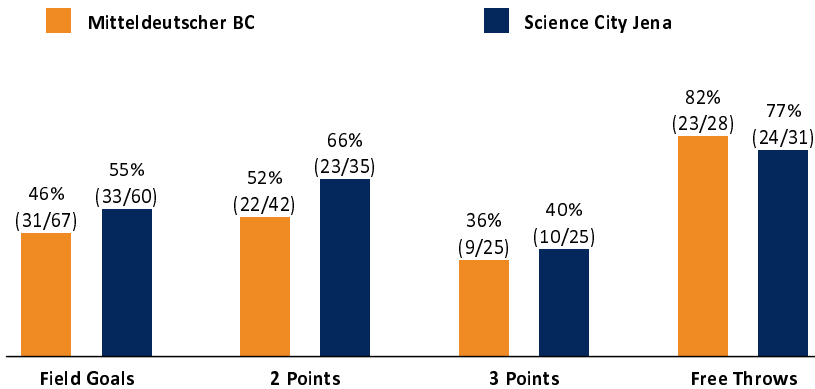

JEN - Science City Jena (Coach: HARMSEN Björn)

No.	Name	Min	PTS	2 Points	3 Points	Field Goals	Free Throws	OR	DR	TR	AS	ST	TO	BS	SB	PF	FD	EFF	+/-	
*5	UGRAI Maximilian	18:24	14	3/5 (60%)	2/3 (67%)	5/8 (63%)	2/2 (100%)	1	1	2			1	1		5	1	13	-10	
7	REYES-NAPOLES Ermen	15:04	0		0/1 (0%)	0/1 (0%)			1	1			4			2		-4	-9	
8	CLAY Oliver	11:58	4	2/2 (100%)		2/2 (100%)	0/2 (0%)	2	1	3						3	1	5	3	
9	RAHN Marco	DNP																		
*11	JENKINS Julius	35:33	23	7/9 (78%)	1/6 (17%)	8/15 (53%)	6/6 (100%)	1	2	3	8		3		1		3	24	14	
*12	BOWLIN Skyler	36:33	12	0/2 (0%)	3/9 (33%)	3/11 (27%)	3/4 (75%)		2	2	5	3	4			5	5	9	4	
*15	ALLEN Derrick	32:58	19	7/11 (64%)	0/1 (0%)	7/12 (58%)	5/6 (83%)	3	5	8	5	1		1		2	4	28	5	
16	WOLF Julius	11:38	9		3/3 (100%)	3/3 (100%)			5	5						1		14	6	
*23	McELROY Immanuel	29:08	8	2/4 (50%)	0/1 (0%)	2/5 (40%)	4/5 (80%)	2	5	7	6						2	17	12	
32	SPEARMAN Brandon	23:17	9	2/2 (100%)	1/1 (100%)	3/3 (100%)	2/2 (100%)		3	3	2					3	2	14	1	
33	HEBER Jan	DNP																		
50	MACKELDANZ Oliver	10:27	2				2/4 (50%)					1		1			2	2	4	
Team / Coach								3	2	5			2				3			
Totals			225:00	100	23/35 (66%)	10/25 (40%)	33/60 (55%)	24/31 (77%)	12	27	39	26	5	14	3	1	21	20	125	6

MBC	JEN
11 / 16 / 27	12 / 27 / 39
17	Assists
22	Fouls
21	Fouls Drawn
9	Turnovers
9	Steals
32	Points in the Paint
9	Second Chance Points
10	Fast Break Points
8 (26:18)	Biggest Lead
11-0 (26:18)	Biggest Scoring Run
	Lead Changes: 17
	Times Tied: 14

EASYCREDIT-BBL.DE

Alle offiziellen Statistiken der easyCredit BBL, Daten, Rekorde uvm. gibt es auf easyCredit-BBL.de! News, Stats, Tabelle und Spielplan für unterwegs: Kostenfrei für iOS und Android in der offiziellen Liga-App!

TELEKOMSPORT.DE

Keinen Korb mehr verpassen - Alle Spiele der easyCredit BBL LIVE und in HD! Erleben sie jetzt das größte Basketball-Angebot Deutschlands zuhause und mobil! www.telekom sport.de

LEGEND
Min Minutes Played   DR Defensive Rebounds   AS Assists   BS Blocked Shots   PF Fouls   +/- Plus-Minus-Rating
DNP Did Not Play   OR Offensive Rebounds   ST Steals   SB Shots Blocked   FD Fouls Drawn   * Starters
PTS Points   TR Total Rebounds   TO Turnovers   EFF Efficiency = ((PTS + TR + AS + ST + BS) - ((FGA - FGM) + (FTA - FTM) + TO))