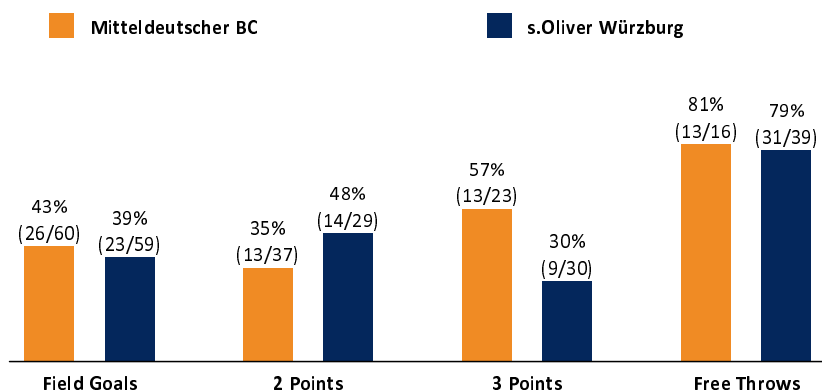

Mitteldeutscher BC

78 : 86

s.Oliver Würzburg

Referee: SIMONOW Konstantin
Umpires: ARIK Tamer / KATTUR Radeesh
Commissioner: JANZEN Sascha

MBC, Stadthalle Weißenfels, SO 21 JAN 2018, 15:00, Game-ID: 20983

Summary table showing scores for Q1, Q2, Q3, and Q4 for MBC and WUE.

MBC - Mitteldeutscher BC (Coach: JOVOVIC Igor)

Main player statistics table for Mitteldeutscher BC, including columns for No., Name, Min, PTS, 2 Points, 3 Points, Field Goals, Free Throws, OR, DR, TR, AS, ST, TO, BS, SB, PF, FD, EFF, +/-.

WUE - s.Oliver Würzburg (Coach: BAUERMANN Dirk)

Main player statistics table for s.Oliver Würzburg, including columns for No., Name, Min, PTS, 2 Points, 3 Points, Field Goals, Free Throws, OR, DR, TR, AS, ST, TO, BS, SB, PF, FD, EFF, +/-.

Summary table comparing team statistics between MBC and WUE, such as Rebounds, Assists, Fouls, Turnovers, Steals, Points in the Paint, etc.

EASYCREDIT-BBL.DE

Alle offiziellen Statistiken der easyCredit BBL, Daten, Rekorde uvm. gibt es auf easyCredit-BBL.de! News, Stats, Tabelle und Spielplan für unterwegs: Kostenlos für iOS und Android in der offiziellen Liga-App!

TELEKOMSPORT.DE

Keinen Korb mehr verpassen - Alle Spiele der easyCredit BBL LIVE und in HD! Erleben sie jetzt das größte Basketball-Angebot Deutschlands zuhause und mobil! www.telekom sport.de

LEGEND: Min Minutes Played, DR Defensive Rebounds, AS Assists, BS Blocked Shots, PF Fouls, +/- Plus-Minus-Rating, DNP Did Not Play, OR Offensive Rebounds, ST Steals, SB Shots Blocked, FD Fouls Drawn, * Starters, PTS Points, TR Total Rebounds, TO Turnovers, EFF Efficiency = ((PTS + TR + AS + ST + BS) - ((FGA - FGM) + (FTA - FTM) + TO))