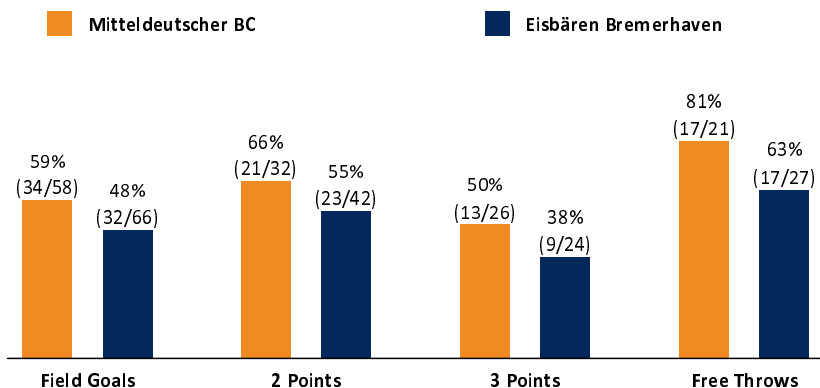

BRE - Eisbären Bremerhaven (Coach: WOLTMANN Arne)

No.	Name	Min	PTS	2 Points	3 Points	Field Goals	Free Throws	OR	DR	TR	AS	ST	TO	BS	SB	PF	FD	EFF	+/-
*2	JOHNSON Dominique	25:02	0		0/4 (0%)	0/4 (0%)		1	4	5	1	1				2		3	-3
3	KESSENS Michael	19:40	9	4/6 (67%)	0/1 (0%)	4/7 (57%)	1/4 (25%)	1	2	3	2		1	1	1	2	6	8	0
7	BREITLAUCH Adrian	5:04	0				0/2 (0%)										1	-2	5
*8	BERHANEMESKEL Johnny	35:00	17	1/5 (20%)	5/9 (56%)	6/14 (43%)			1	1	6				1	2	1	16	-4
9	BLECK Fabian	10:29	2	1/1 (100%)		1/1 (100%)					1					2	1	3	-2
*10	HULLS Jordan	32:14	31	6/8 (75%)	2/4 (50%)	8/12 (67%)	13/14 (93%)	2	2	4	2	2	1		1	1	8	33	-10
12	BUSSEY Tre	14:16	5	0/1 (0%)	1/1 (100%)	1/2 (50%)	2/2 (100%)		1	1	4	1	2				1	8	-8
14	ELLIOTT Ivan	18:44	4	2/7 (29%)	0/3 (0%)	2/10 (20%)		5	5	10	1					4		7	6
18	WENDT Lars	DNP																	
*33	BAPTISTE Carl	19:40	7	2/3 (67%)	1/2 (50%)	3/5 (60%)		1	2	3		2	3			2	1	7	-16
*41	GROSELLE Geoffrey	19:51	15	7/11 (64%)		7/11 (64%)	1/5 (20%)	2	1	3	1	1	1			2	4	11	-8
Team / Coach								3		3			1					2	
Totals		200:00	90	23/42 (55%)	9/24 (38%)	32/66 (48%)	17/27 (63%)	15	18	33	18	7	9	1	3	17	23	96	-8

MBC	Rebounds OR/DR/TR	BRE
7 / 25 / 32		15 / 18 / 33
19	Assists	18
23	Fouls	17
17	Fouls Drawn	23
11	Turnovers	9
4	Steals	7
30	Points in the Paint	36
4	Second Chance Points	11
9	Fast Break Points	4
12 (91:79)	Biggest Lead	8 (23:31)
11-0 (41:37)	Biggest Scoring Run	8-0 (23:31)
	Lead Changes: 11	
	Times Tied: 6	

EASYCREDIT-BBL.DE

Alle offiziellen Statistiken der easyCredit BBL, Daten, Rekorde uvm. gibt es auf easyCredit-BBL.de! News, Stats, Tabelle und Spielplan für unterwegs: Kostenfrei für iOS und Android in der offiziellen Liga-App!

TELEKOMSPORT.DE

Keinen Korb mehr verpassen - Alle Spiele der easyCredit BBL LIVE und in HD! Erleben sie jetzt das größte Basketball-Angebot Deutschlands zuhause und mobil! www.telekom sport.de

LEGEND
Min Minutes Played   DR Defensive Rebounds   AS Assists   BS Blocked Shots   PF Fouls   +/- Plus-Minus-Rating
DNP Did Not Play   OR Offensive Rebounds   ST Steals   SB Shots Blocked   FD Fouls Drawn   * Starters
PTS Points   TR Total Rebounds   TO Turnovers   EFF Efficiency = ((PTS + TR + AS + ST + BS) - ((FGA - FGM) + (FTA - FTM) + TO))