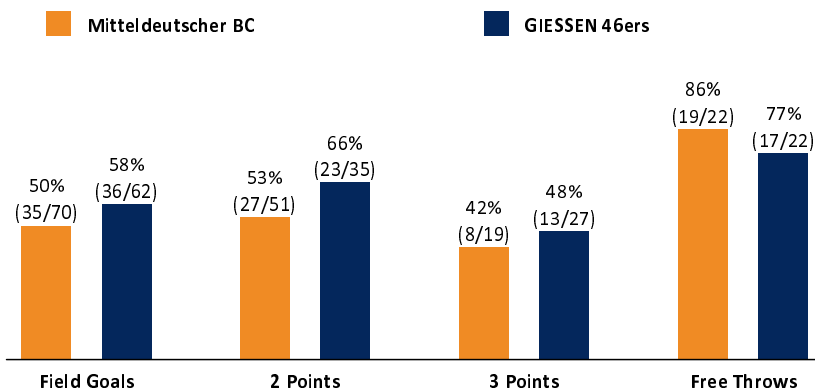

Mitteldeutscher BC

97 : 102

GIESSEN 46ers

Referee: LOTTERMOSER Robert
Umpires: KRAUSE Oliver / BEJAOUI Dominik
Commissioner: GITZLER Jörg

Attendance: 2.100
MBC, Stadthalle Weißenfels, FR 20 APR 2018, 19:00, Game-ID: 21095

Summary table showing scores by quarter (Q1-Q4) for MBC and GIE.

MBC - Mitteldeutscher BC (Coach: JOVOVIC Igor)

Main player statistics table for Mitteldeutscher BC, including columns for No., Name, Min, PTS, 2 Points, 3 Points, Field Goals, Free Throws, and various rebound and steal metrics.

GIE - GIESSEN 46ers (Coach: FREYER Ingo)

Main player statistics table for Giessen 46ers, including columns for No., Name, Min, PTS, 2 Points, 3 Points, Field Goals, Free Throws, and various rebound and steal metrics.

Summary table comparing MBC and GIE on various metrics such as Rebounds, Assists, Fouls, Turnovers, Steals, Points in the Paint, Second Chance Points, Fast Break Points, Biggest Lead, Biggest Scoring Run, Lead Changes, and Times Tied.

EASYCREDIT-BBL.DE

Alle offiziellen Statistiken der easyCredit BBL, Daten, Rekorde uvm. gibt es auf easyCredit-BBL.de! News, Stats, Tabelle und Spielplan für unterwegs: Kostenfrei für iOS und Android in der offiziellen Liga-App!

TELEKOMSPORT.DE

Keinen Korb mehr verpassen - Alle Spiele der easyCredit BBL LIVE und in HD! Erleben sie jetzt das größte Basketball-Angebot Deutschlands zuhause und mobil! www.telekomsport.de

LEGEND: Min Minutes Played, DR Defensive Rebounds, AS Assists, BS Blocked Shots, PF Fouls, +/- Plus-Minus-Rating, DNP Did Not Play, OR Offensive Rebounds, ST Steals, SB Shots Blocked, FD Fouls Drawn, * Starters, PTS Points, TR Total Rebounds, TO Turnovers, EFF Efficiency = ((PTS + TR + AS + ST + BS) - ((FGA - FGM) + (FTA - FTM) + TO))