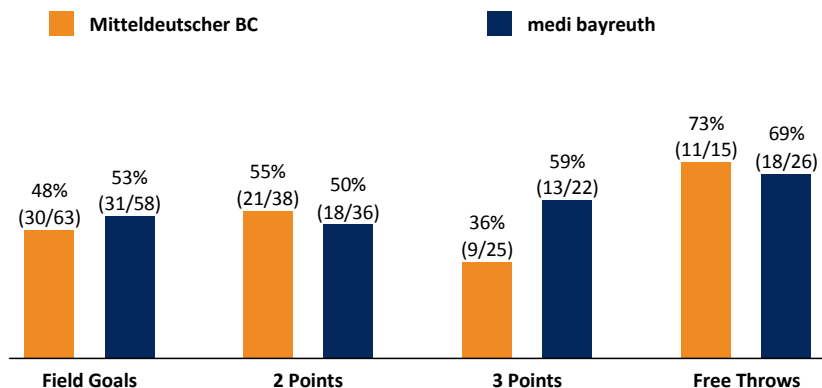

Mitteldeutscher BC

80 : 93

medi bayreuth

Referee: KOVACEVIC Nesa
Umpires: ARIK Tamer / FINGERLING Stefan
Commissioner: CONERS Volker

Attendance: 1.009
MBC, Stadthalle Weißenfels, FR 27 APR 2018, 19:00, Game-ID: 21113

Summary table showing scores for MBC and BAY across quarters Q1, Q2, Q3, and Q4.

MBC - Mitteldeutscher BC (Coach: JOVOVIC Igor)

Main player statistics table for Mitteldeutscher BC, including columns for No., Name, Min, PTS, 2 Points, 3 Points, Field Goals, Free Throws, and various rebound and efficiency metrics.

Summary table comparing MBC and BAY on various metrics such as Rebounds, Assists, Fouls, Turnovers, Steals, Points in the Paint, Second Chance Points, Fast Break Points, Biggest Lead, Biggest Scoring Run, Lead Changes, and Times Tied.