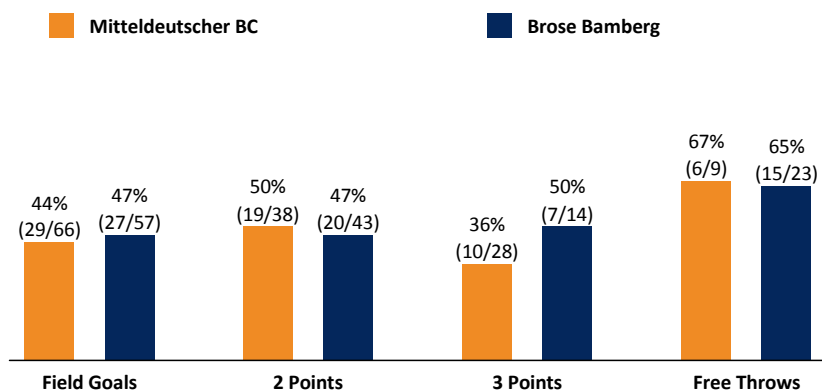

Mitteldeutscher BC

74 : 76

Brose Bamberg

Referee: FRITZ Clemens
Umpires: STREIT Enrico / FINGERLING Stefan
Commissioner: MOCZULSKI Darius

Attendance: 2.950
MBC, Stadthalle Weißenfels, DI 1 MAI 2018, 15:00, Game-ID: 21131

Scoreboard table showing Q1, Q2, Q3, Q4 scores for MBC and BAM.

MBC - Mitteldeutscher BC (Coach: JOVOVIC Igor)

Main player statistics table for Mitteldeutscher BC including columns for Name, Min, PTS, 2 Points, 3 Points, Field Goals, Free Throws, and various advanced stats.

BAM - Brose Bamberg (Coach: BANCHI Luca)

Main player statistics table for Brose Bamberg including columns for Name, Min, PTS, 2 Points, 3 Points, Field Goals, Free Throws, and various advanced stats.

Summary table comparing MBC and BAM across various categories like Rebounds, Assists, Fouls, Turnovers, Steals, Points in the Paint, etc.

EASYCREDIT-BBL.DE

Alle offiziellen Statistiken der easyCredit BBL, Daten, Rekorde uvm. gibt es auf easyCredit-BBL.de! News, Stats, Tabelle und Spielplan für unterwegs: Kostenfrei für iOS und Android in der offiziellen Liga-App!

TELEKOMSPORT.DE

Keinen Korb mehr verpassen - Alle Spiele der easyCredit BBL LIVE und in HD! Erleben sie jetzt das größte Basketball-Angebot Deutschlands zuhause und mobil! www.telekomport.de

LEGEND: Min Minutes Played, DR Defensive Rebounds, AS Assists, BS Blocked Shots, PF Fouls, +/- Plus-Minus-Rating, DNP Did Not Play, OR Offensive Rebounds, ST Steals, SB Shots Blocked, FD Fouls Drawn, * Starters, PTS Points, TR Total Rebounds, TO Turnovers, EFF Efficiency = ((PTS + TR + AS + ST + BS) - ((FGA - FGM) + (FTA - FTM) + TO))