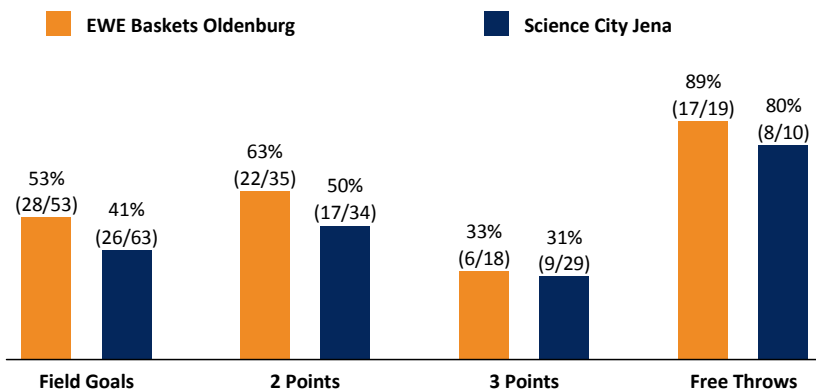

Referee: DR. MATIP Martin
Umpires: GUTTING Michael / BOHN Nicolai
Commissioner: HOLSTEN Ingo

Attendance: 5.018
Oldenburg, EWE ARENA, SO 8 OKT 2017, 15:00, Game-ID: 20848

Scoreboard table showing Q1, Q2, Q3, Q4 scores for OLD and JEN.

OLD - EWE Baskets Oldenburg (Coach: DRJENCIC Mladen)

Main player statistics table for OLD team including columns for No., Name, Min, PTS, 2 Points, 3 Points, Field Goals, Free Throws, and various rebound/steal metrics.

JEN - Science City Jena (Coach: HARMSEN Björn)

Main player statistics table for JEN team including columns for No., Name, Min, PTS, 2 Points, 3 Points, Field Goals, Free Throws, and various rebound/steal metrics.

Summary statistics table comparing OLD and JEN teams across categories like Rebounds, Assists, Fouls, Turnovers, Steals, Points in the Paint, etc.

EASYS-CREDIT-BBL.DE

Alle offiziellen Statistiken der easyCredit BBL, Daten, Rekorde uvm. gibt es auf easyCredit-BBL.de! News, Stats, Tabelle und Spielplan für unterwegs: Kostenfrei für iOS und Android in der offiziellen Liga-App!

TELEKOMSPORT.DE

Keinen Korb mehr verpassen - Alle Spiele der easyCredit BBL LIVE und in HD! Erleben sie jetzt das größte Basketball-Angebot Deutschlands zuhause und mobil! www.telekom sport.de

LEGEND: Min Minutes Played, DR Defensive Rebounds, AS Assists, BS Blocked Shots, PF Fouls, +/- Plus-Minus-Rating, DNP Did Not Play, OR Offensive Rebounds, ST Steals, SB Shots Blocked, FD Fouls Drawn, * Starters, PTS Points, TR Total Rebounds, TO Turnovers, EFF Efficiency = ((PTS + TR + AS + ST + BS) - ((FGA - FGM) + (FTA - FTM) + TO))