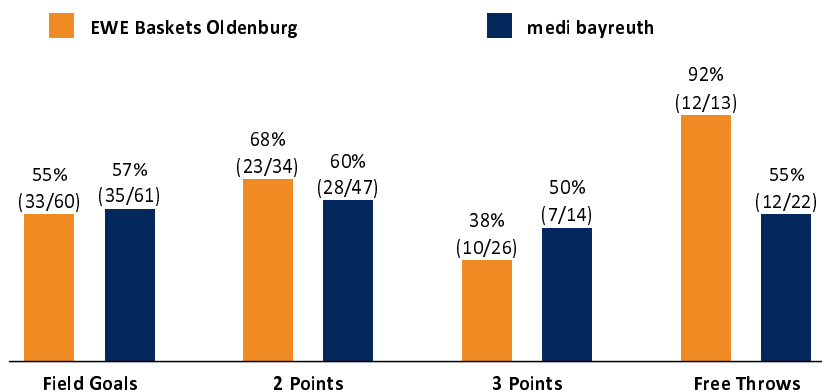

BAY - medi bayreuth (Coach: KORNER Raoul)

No.	Name	Min	PTS	2 Points	3 Points	Field Goals	Free Throws	OR	DR	TR	AS	ST	TO	BS	SB	PF	FD	EFF	+/-	
*3	ROBINSON James	23:58	16	4/9 (44%)	2/2 (100%)	6/11 (55%)	2/2 (100%)		3	3	4	1	2			1	2	17	-3	
*8	LINHART Nate	30:18	10	3/6 (50%)	1/2 (50%)	4/8 (50%)	1/2 (50%)		2	2	5	1	4			2	1	9	-5	
10	DORETH Bastian	20:10	0	0/1 (0%)	0/3 (0%)	0/4 (0%)		1	3	4	1		1			1	1	0	7	
11	SEIFERTH Andreas	13:08	8	3/5 (60%)		3/5 (60%)	2/4 (50%)	1	1	2		1				2	4	7	-8	
14	WACHALSKI Steve	16:59	6	1/1 (100%)	1/1 (100%)	2/2 (100%)	1/1 (100%)	2	1	3	1					2		10	12	
15	AMAIZE Robin	13:38	2	1/2 (50%)		1/2 (50%)	0/1 (0%)		1	1	1		2			1	1	0	4	
*24	BROOKS De Mon	23:07	10	4/7 (57%)	0/2 (0%)	4/9 (44%)	2/2 (100%)	1	1	2	1	1	2			3	1	7	-12	
*32	YORK Gabe	31:56	16	3/7 (43%)	3/4 (75%)	6/11 (55%)	1/2 (50%)	1	3	4	3	1	1		1	2	1	17	0	
41	ADLER Marius	DNP																		
*50	MAREI Assem	26:46	21	9/9 (100%)		9/9 (100%)	3/8 (38%)	4	3	7			1			3	8	22	10	
Team / Coach								1	3	4			1				4			
Totals			200:00	89	28/47 (60%)	7/14 (50%)	35/61 (57%)	12/22 (55%)	11	21	32	16	5	13		1	17	19	93	1

OLD	BAY
4 / 18 / 22	11 / 21 / 32
16	16
20	17
17	19
11	13
9	5
40	54
	17
8	4
10 (12:2)	10 (37:47)
19-0 (66:56)	8-0 (37:47)
	9
	6

EASYS-CREDIT-BBL.DE

Alle offiziellen Statistiken der easyCredit BBL, Daten, Rekorde uvm. gibt es auf easyCredit-BBL.de! News, Stats, Tabelle und Spielplan für unterwegs: Kostenfrei für iOS und Android in der offiziellen Liga-App!

TELEKOMSPORT.DE

Keinen Korb mehr verpassen - Alle Spiele der easyCredit BBL LIVE und in HD! Erleben sie jetzt das größte Basketball-Angebot Deutschlands zuhause und mobil! www.telekom-sport.de

LEGEND
Min Minutes Played   DR Defensive Rebounds   AS Assists   BS Blocked Shots   PF Fouls   +/- Plus-Minus-Rating
DNP Did Not Play   OR Offensive Rebounds   ST Steals   SB Shots Blocked   FD Fouls Drawn   * Starters
PTS Points   TR Total Rebounds   TO Turnovers   EFF Efficiency = ((PTS + TR + AS + ST + BS) - ((FGA - FGM) + (FTA - FTM) + TO))