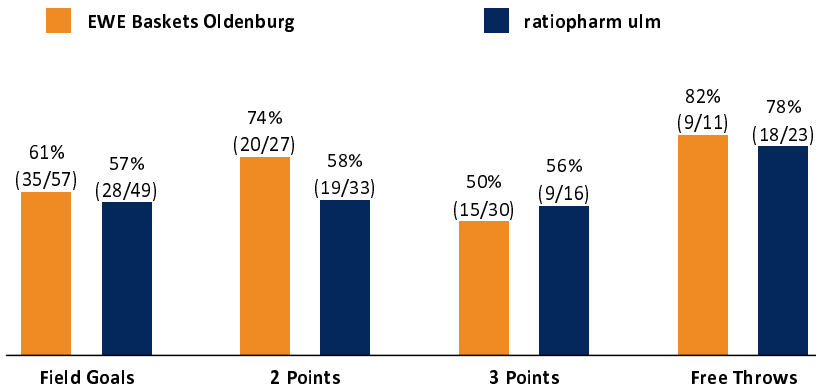

Referee: RODRIGUEZ Toni
 Umpires: BARTH Benjamin / ARIK Tamer
 Commissioner: CONERS Volker

Attendance: 5.384
 Oldenburg, EWE ARENA, SO 22 OKT 2017, 15:00, Game-ID: 20877

	Q1		Q2		Q3		Q4	
OLD	27	27	23	50	19	69	25	94
ULM	21	21	15	36	27	63	20	83

ULM - ratiopharm ulm (Coach: LEIBENATH Thorsten)

No.	Name	Min	PTS	2 Points	3 Points	Field Goals	Free Throws	OR	DR	TR	AS	ST	TO	BS	SB	PF	FD	EFF	+/-	
*5	THOMPSON Ryan	32:59	13	4/6 (67%)	1/1 (100%)	5/7 (71%)	2/4 (50%)				1	1		1		2	3	12	-4	
*6	GÜNTHER Per	23:48	11	3/4 (75%)	1/1 (100%)	4/5 (80%)	2/4 (50%)				5		3			4	2	10	-8	
7	FERNER Joschka	DNP																		
8	AKPINAR Ismet	13:53	0	0/1 (0%)	0/1 (0%)	0/2 (0%)			1	1	2	2	1			2	1	2	-3	
11	PAPE Tili	DNP																		
*12	LEWIS Trey	34:13	14	3/5 (60%)	1/4 (25%)	4/9 (44%)	5/5 (100%)	2	2	2	2	1	2				6	12	-13	
17	BUTLER Da'Sean	23:43	9	0/2 (0%)	3/3 (100%)	3/5 (60%)			3	3	1				1	3	2	11	-4	
23	MURRY Toure	12:11	0		0/1 (0%)	0/1 (0%)					1	2	1					1	1	
*40	HARANGODY Luke	24:02	10	1/5 (20%)	1/3 (33%)	2/8 (25%)	5/6 (83%)		3	3				1		1	5	7	-11	
*42	FOTU Isaac	32:15	26	8/10 (80%)	2/2 (100%)	10/12 (83%)	4/4 (100%)	2	2	4	1		1	1		4	3	29	-7	
44	KRÄMER David	2:56	0													1		0	-6	
Team / Coach								2	1	3							3			
Totals			200:00	83	19/33 (58%)	9/16 (56%)	28/49 (57%)	18/23 (78%)	4	12	16	13	6	8	3	1	17	22	87	-11