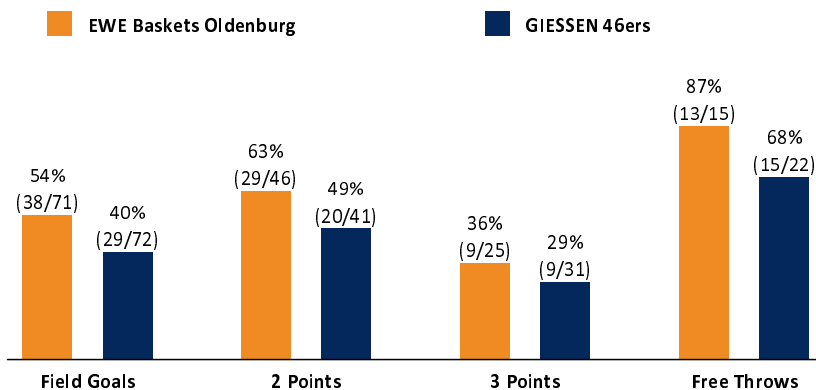

EWE Baskets Oldenburg 98 : 82

GIESSEN 46ers

Referee: HACK Johannes
Umpires: PANTHER Anne / FRITZ Clemens
Commissioner: UMLANDT Ralph

Attendance: 5.079
Oldenburg, EWE ARENA, SA 11 NOV 2017, 20:30, Game-ID: 20898

Scoreboard table showing Q1, Q2, Q3, Q4 scores for OLD and GIE.

OLD - EWE Baskets Oldenburg (Coach: DRIJENCIC Mladen)

Main player statistics table for EWE Baskets Oldenburg including columns for No., Name, Min, PTS, 2 Points, 3 Points, Field Goals, Free Throws, and various rebound and efficiency metrics.

GIE - GIESSEN 46ers (Coach: FREYER Ingo)

Main player statistics table for GIESSEN 46ers including columns for No., Name, Min, PTS, 2 Points, 3 Points, Field Goals, Free Throws, and various rebound and efficiency metrics.

Summary statistics table comparing OLD and GIE across various categories like Rebounds, Assists, Fouls, Turnovers, Steals, Points in the Paint, etc.

EASycRedit-BBL.DE

Alle offiziellen Statistiken der easyCredit BBL, Daten, Rekorde uvm. gibt es auf easyCredit-BBL.de! News, Stats, Tabelle und Spielplan für unterwegs: Kostenfrei für iOS und Android in der offiziellen Liga-App!

TELEKOMSPORT.DE

Keinen Korb mehr verpassen - Alle Spiele der easyCredit BBL LIVE und in HD! Erleben sie jetzt das größte Basketball-Angebot Deutschlands zuhause und mobil! www.telekom sport.de

LEGEND
Min Minutes Played
DNP Did Not Play
PTS Points
DR Defensive Rebounds
OR Offensive Rebounds
TR Total Rebounds
AS Assists
ST Steals
TO Turnovers
BS Blocked Shots
SB Shots Blocked
EFF Efficiency = ((PTS + TR + AS + ST + BS) - ((FGA - FGM) + (FTA - FTM) + TO))
PF Fouls
FD Fouls Drawn
+/- Plus-Minus-Rating
* Starters