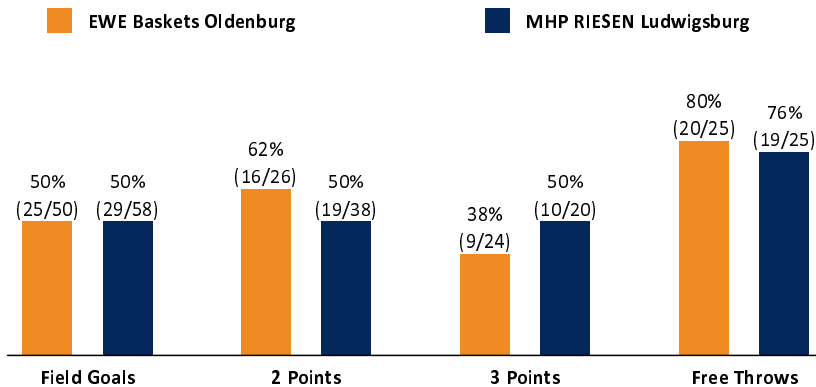

LUD - MHP RIESEN Ludwigsburg (Coach: PATRICK John)

No.	Name	Min	PTS	2 Points	3 Points	Field Goals	Free Throws	OR	DR	TR	AS	ST	TO	BS	SB	PF	FD	EFF	+/-
*0	WALKUP Thomas	29:33	22	3/6 (50%)	3/4 (75%)	6/10 (60%)	7/7 (100%)	2	5	7	5	4		1	1	4	8	35	7
1	EVANS Dwayne	31:30	12	5/9 (56%)	0/1 (0%)	5/10 (50%)	2/5 (40%)	2	2	4		4	2		1		6	10	7
*3	JOHNSON Kerron	29:16	11	2/4 (50%)	1/2 (50%)	3/6 (50%)	4/4 (100%)		1	1	3		3				2	9	5
*4	McCRAV David	17:49	2		0/2 (0%)	0/2 (0%)	2/2 (100%)					2	1			4	2	1	2
5	SEARS Justin	9:55	4	2/6 (33%)		2/6 (33%)		1	3	4	1	1		1		4	1	7	2
7	GESKE Niklas	1:06	0		0/1 (0%)	0/1 (0%)												-1	0
10	PETER-McNEILLY Adika	24:03	13	2/2 (100%)	3/5 (60%)	5/7 (71%)		1	2	3	2			1		1	1	17	9
12	KOCH Florian	0:56	2				2/2 (100%)											2	6
16	HERZOG Lukas	DNP																	
*19	WALESKOWSKI Adam	11:00	3	0/1 (0%)	1/1 (100%)	1/2 (50%)			1	1			1			2		2	-9
23	COOK Elgin	17:17	3	0/2 (0%)	1/2 (50%)	1/4 (25%)		2		2			2		1	4		0	4
*32	THIEMANN Johannes	27:35	15	5/8 (63%)	1/2 (50%)	6/10 (60%)	2/5 (40%)	1	1	2	3	1	3			2	6	11	7
Team / Coach								1	1	2			1					1	
Totals		200:00	87	19/38 (50%)	10/20 (50%)	29/58 (50%)	19/25 (76%)	10	16	26	14	12	13	3	3	21	26	94	8

OLD	Rebounds OR/DR/TR	LUD
10 / 20 / 30	Assists	10 / 16 / 26
20	Fouls	14
26	Fouls Drawn	21
21	Turnovers	26
20	Steals	13
7	Points in the Paint	12
30	Second Chance Points	34
8	Fast Break Points	11
	Biggest Lead	7
7 (16:9)	Biggest Scoring Run	17 (27:44)
9-0 (49:53)	Lead Changes:	12-0 (16:21)
	Times Tied:	1

EASYS-CREDIT-BBL.DE

Alle offiziellen Statistiken der easyCredit BBL, Daten, Rekorde uvm. gibt es auf easycCredit-BBL.de! News, Stats, Tabelle und Spielplan für unterwegs: Kostenfrei für iOS und Android in der offiziellen Liga-App!

TELEKOMSPORT.DE

Keinen Korb mehr verpassen - Alle Spiele der easyCredit BBL LIVE und in HD! Erleben sie jetzt das größte Basketball-Angebot Deutschlands zuhause und mobil! www.telekomSport.de

LEGEND

Min Minutes Played   DR Defensive Rebounds   AS Assists   BS Blocked Shots   PF Fouls   +/- Plus-Minus-Rating
DNP Did Not Play   OR Offensive Rebounds   ST Steals   SB Shots Blocked   FD Fouls Drawn   * Starters
PTS Points   TR Total Rebounds   TO Turnovers   EFF Efficiency = ((PTS + TR + AS + ST + BS) - ((FGA - FGM) + (FTA - FTM) + TO))