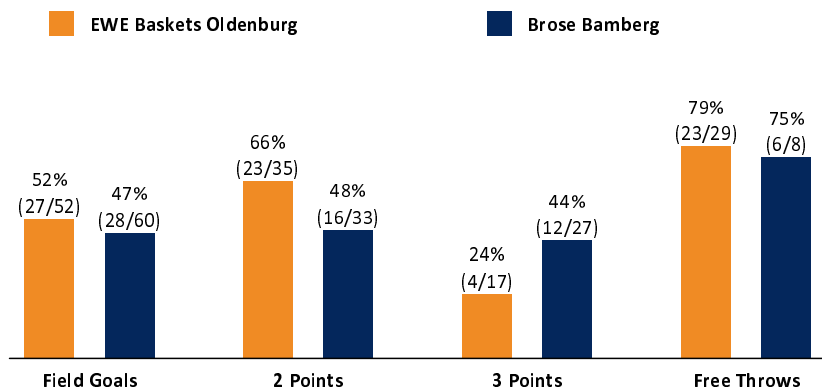

EWE Baskets Oldenburg 81 : 74

Brose Bamberg

Referee: RODRIGUEZ SORIANO Toni
Umpires: BITTNER Steve / GROLL Julian
Commissioner: HOLSTEN Ingo

Attendance: 6.000
Oldenburg, EWE ARENA, SO 17 DEZ 2017, 15:00, Game-ID: 20940

Scoreboard table showing Q1, Q2, Q3, Q4 scores for OLD and BAM.

OLD - EWE Baskets Oldenburg (Coach: DRIJENCIC Mladen)

Main player statistics table for OLD team including columns for No., Name, Min, PTS, 2 Points, 3 Points, Field Goals, Free Throws, OR, DR, TR, AS, ST, TO, BS, SB, PF, FD, EFF, +/-.

BAM - Brose Bamberg (Coach: TRINCHIERI Andrea)

Main player statistics table for BAM team including columns for No., Name, Min, PTS, 2 Points, 3 Points, Field Goals, Free Throws, OR, DR, TR, AS, ST, TO, BS, SB, PF, FD, EFF, +/-.

Summary statistics table comparing OLD and BAM teams for various metrics like Rebounds, Assists, Fouls, etc.

EASycRedit-BBL.DE

Alle offiziellen Statistiken der easyCredit BBL, Daten, Rekorde uvm. gibt es auf easyCredit-BBL.de! News, Stats, Tabelle und Spielplan für unterwegs: Kostenfrei für iOS und Android in der offiziellen Liga-App!

TELEKOMSPORT.DE

Keinen Korb mehr verpassen - Alle Spiele der easyCredit BBL LIVE und in HD! Erleben sie jetzt das größte Basketball-Angebot Deutschlands zuhause und mobil! www.telekom sport.de

LEGEND: Min Minutes Played, DR Defensive Rebounds, AS Assists, BS Blocked Shots, PF Fouls, +/- Plus-Minus-Rating, DNP Did Not Play, OR Offensive Rebounds, ST Steals, SB Shots Blocked, FD Fouls Drawn, * Starters, PTS Points, TR Total Rebounds, TO Turnovers, EFF Efficiency = ((PTS + TR + AS + ST + BS) - ((FGA - FGM) + (FTA - FTM) + TO))