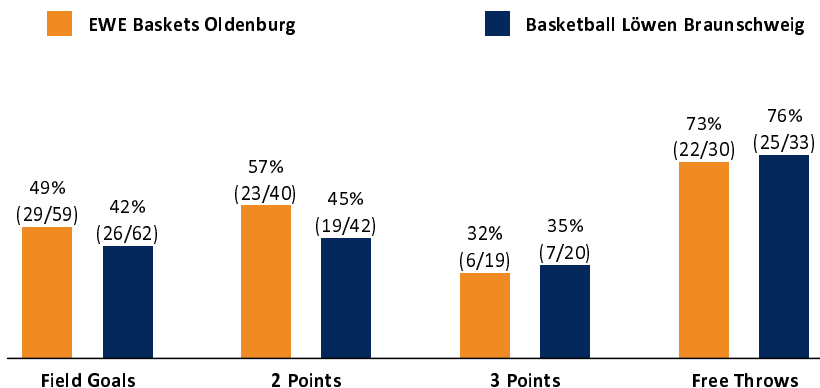

BRA - Basketball Löwen Braunschweig (Coach: MENZ Frank)

No.	Name	Min	PTS	2 Points	3 Points	Field Goals	Free Throws	OR	DR	TR	AS	ST	TO	BS	SB	PF	FD	EFF	+/-	
2	NAWROCKI Dennis	1:21	0															0	1	
6	FIGGE Luis	DNP																		
*8	LANSLOWNE DeAndre	36:07	24	5/11 (45%)	4/6 (67%)	9/17 (53%)	2/4 (50%)	2	2	4	2	1	1		1	4	1	20	4	
*9	JANAVICIUS Zygmantas	22:35	8	3/3 (100%)	0/3 (0%)	3/6 (50%)	2/3 (67%)	2	1	3	3	1	2			1	2	9	-14	
*10	KLEPEISZ Thomas	26:37	11	1/1 (100%)	1/4 (25%)	2/5 (40%)	6/10 (60%)				4	2				3	7	10	-2	
11	ALTE Tom	DNP																		
14	JARAMAZ Nemanja	7:06	5	0/2 (0%)	1/2 (50%)	1/4 (25%)	2/2 (100%)									1	1	2	-6	
19	SCHWARTZ Tim	10:33	2	1/1 (100%)		1/1 (100%)										2		2	-1	
21	MORSE Anthony	12:06	2	1/1 (100%)		1/1 (100%)										3	1	2	9	
23	KONE Bazoumana	26:14	15	3/8 (38%)	1/4 (25%)	4/12 (33%)	6/6 (100%)		1	1	4	1	3			2	4	10	11	
*43	EATHERTON Scott	35:52	15	4/12 (33%)	0/1 (0%)	4/13 (31%)	7/8 (88%)	4	14	18	1		4	3	2	3	7	23	-4	
*44	LAGERPUSCH Lars	21:29	2	1/3 (33%)		1/3 (33%)		1	1	2	1					3	2	3	-8	
Team / Coach								1	2	3					1		3			
Totals			200:00	84	19/42 (45%)	7/20 (35%)	26/62 (42%)	25/33 (76%)	10	21	31	15	5	10	3	3	23	25	84	-2

OLD	BRA
10 / 28 / 38	10 / 21 / 31
17	15
26	23
22	25
14	10
5	5
42	34
8	5
14	13
9 (13:4)	2 (15:17)
7-0 (13:4)	9-0 (14:15)
	Lead Changes: 4
	Times Tied: 3

EASycREDIT-BBL.DE

Alle offiziellen Statistiken der easyCredit BBL, Daten, Rekorde uvm. gibt es auf easyCredit-BBL.de! News, Stats, Tabelle und Spielplan für unterwegs: Kostenfrei für iOS und Android in der offiziellen Liga-App!

TELEKOMSPORT.DE

Keinen Korb mehr verpassen - Alle Spiele der easyCredit BBL LIVE und in HD! Erleben sie jetzt das größte Basketball-Angebot Deutschlands zuhause und mobil! www.telekom sport.de

LEGEND
Min Minutes Played   DR Defensive Rebounds   AS Assists   BS Blocked Shots   PF Fouls   +/- Plus-Minus-Rating
DNP Did Not Play   OR Offensive Rebounds   ST Steals   SB Shots Blocked   FD Fouls Drawn   * Starters
PTS Points   TR Total Rebounds   TO Turnovers   EFF Efficiency = ((PTS + TR + AS + ST + BS) - ((FGA - FGM) + (FTA - FTM) + TO))